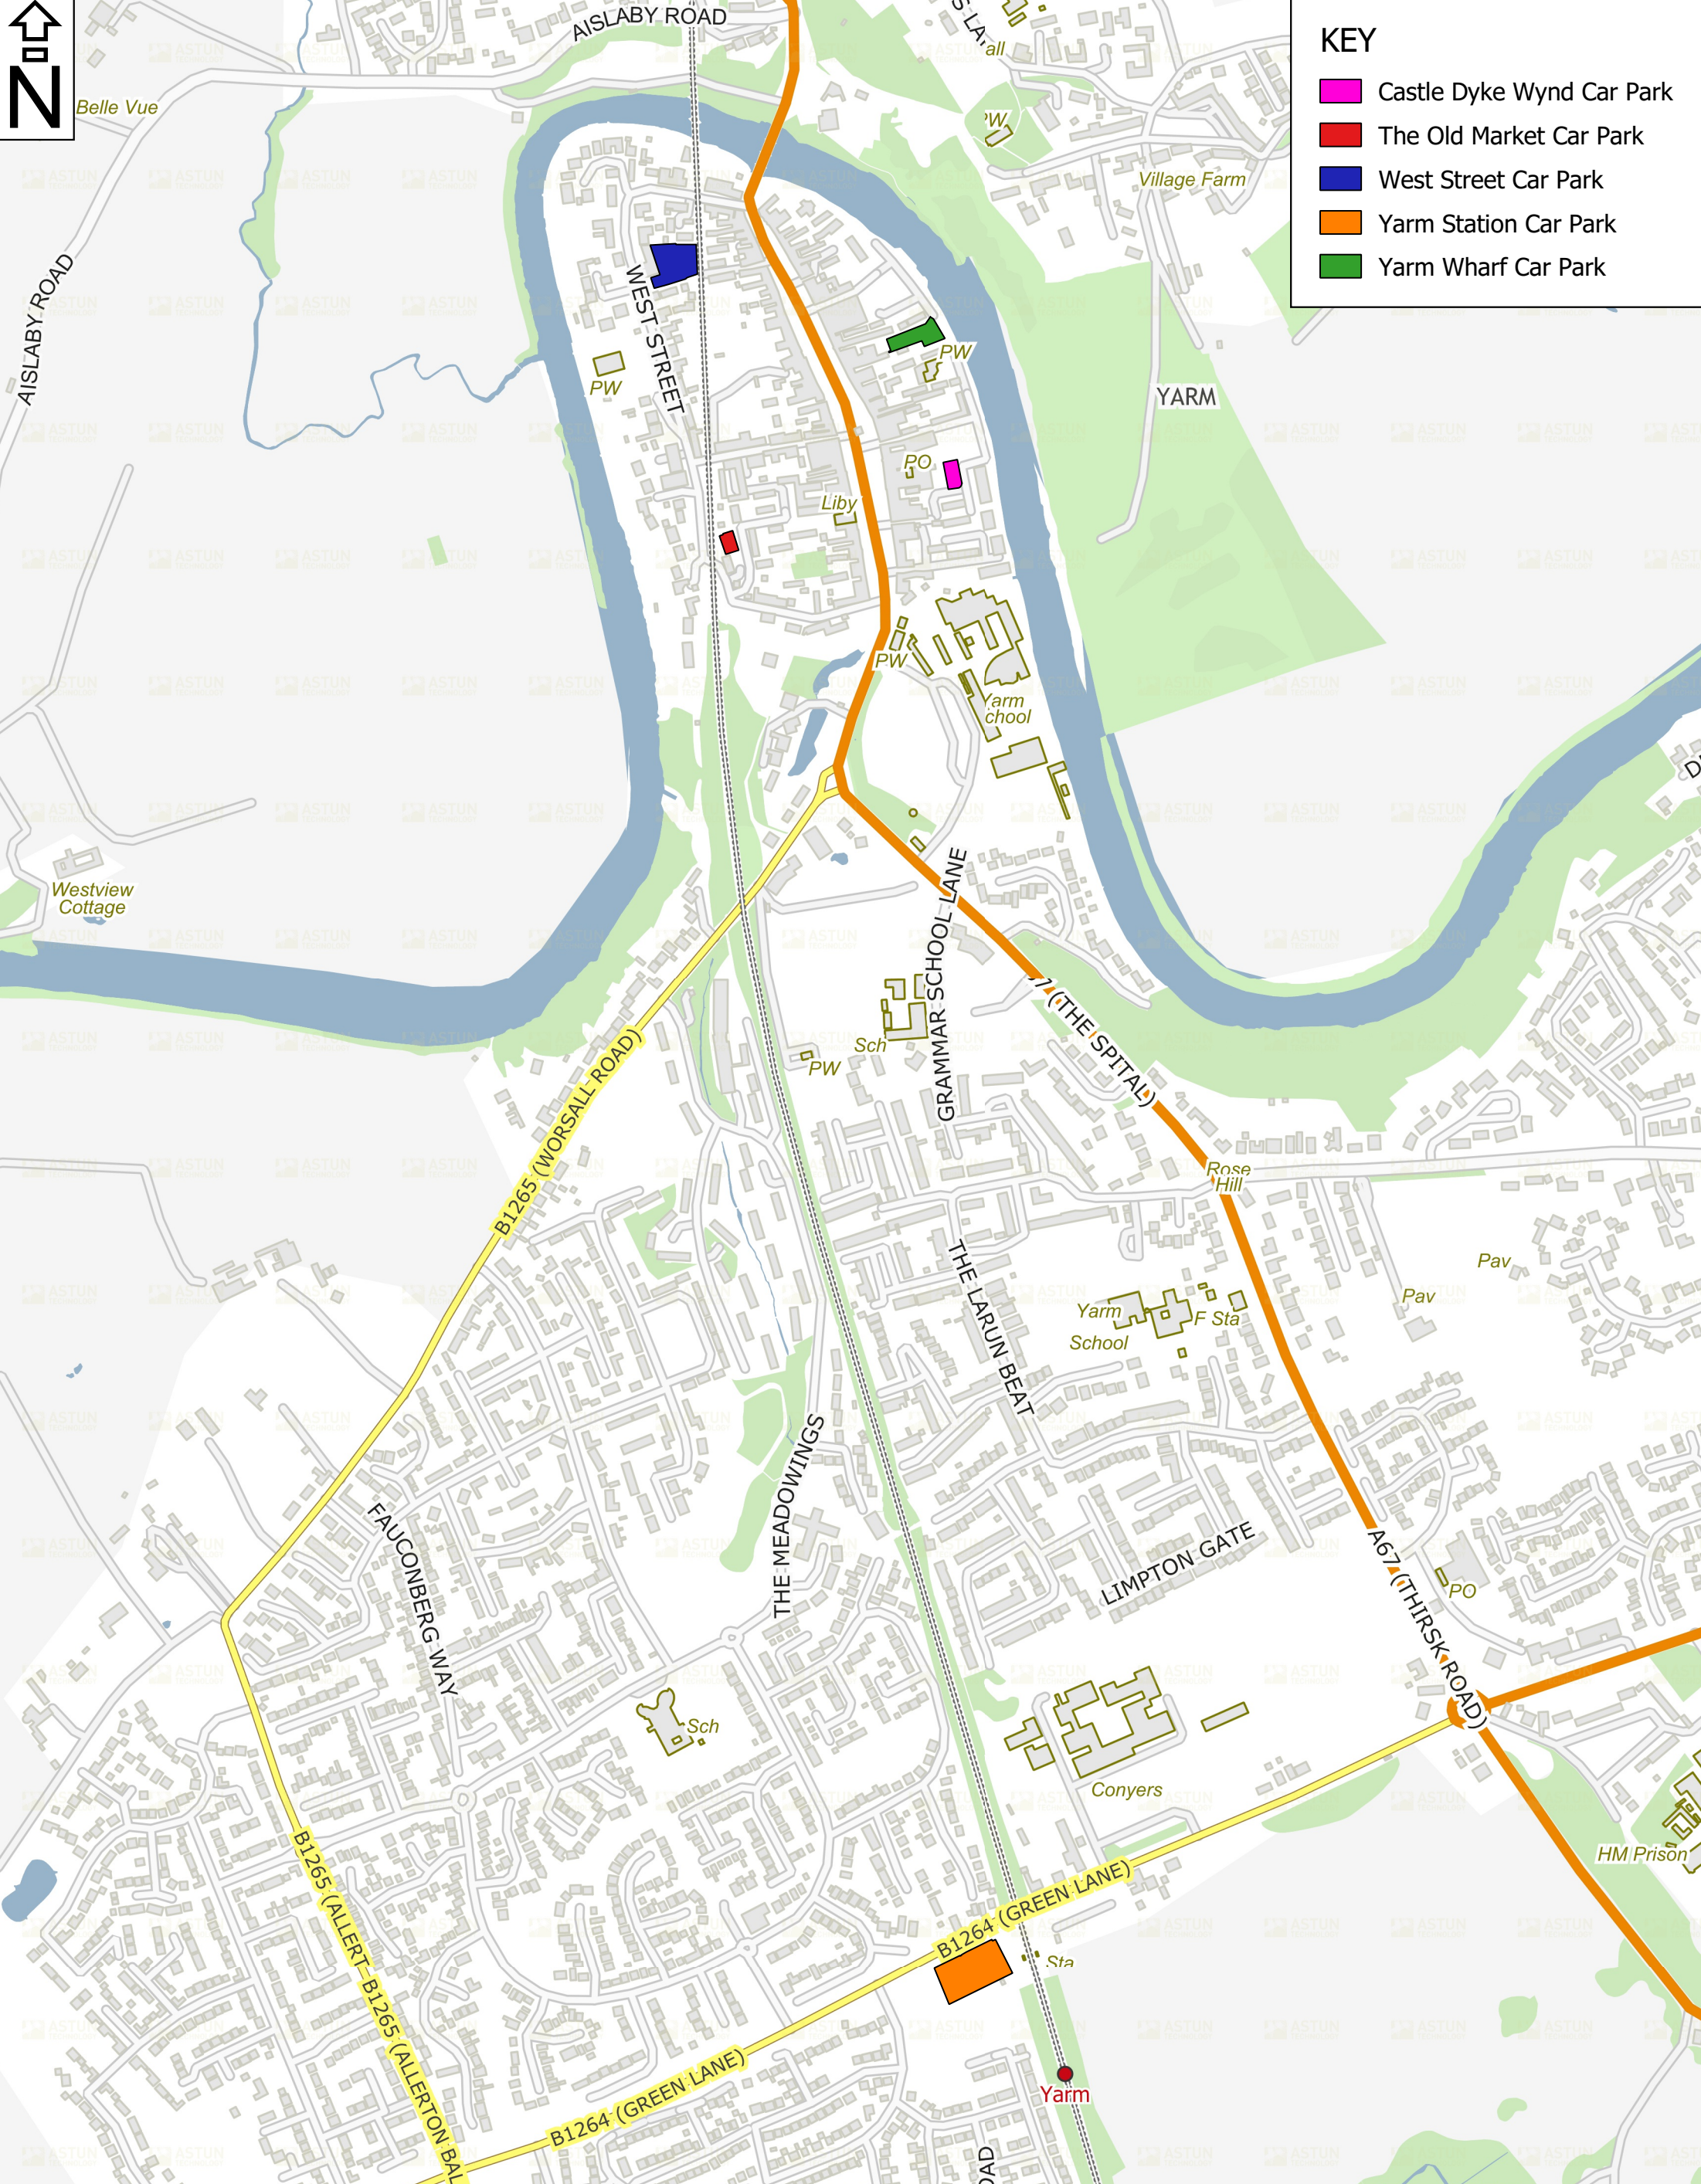

KEY

- Castle Dyke Wynd Car Park
- The Old Market Car Park
- West Street Car Park
- Yarm Station Car Park
- Yarm Wharf Car Park

Stockton-on-Tees
BOROUGH COUNCIL

Community Services, Environment and Culture
Director R Kench
Stockton-on-Tees Borough Council
Municipal Buildings, Church Road,
Stockton-on-Tees TS18 1LD
Telephone: (01642) 393939

Title:
**YARM OFF-STREET CAR PARKS
- LOCATION PLAN**
Drawing Number: TM5/1382

© Crown Copyright and database right 2023
Ordnance Survey 100023297

Date: **FEBRUARY 2023**

Scale: **1:6,500**

Kirklevington Hall Farm
Hall