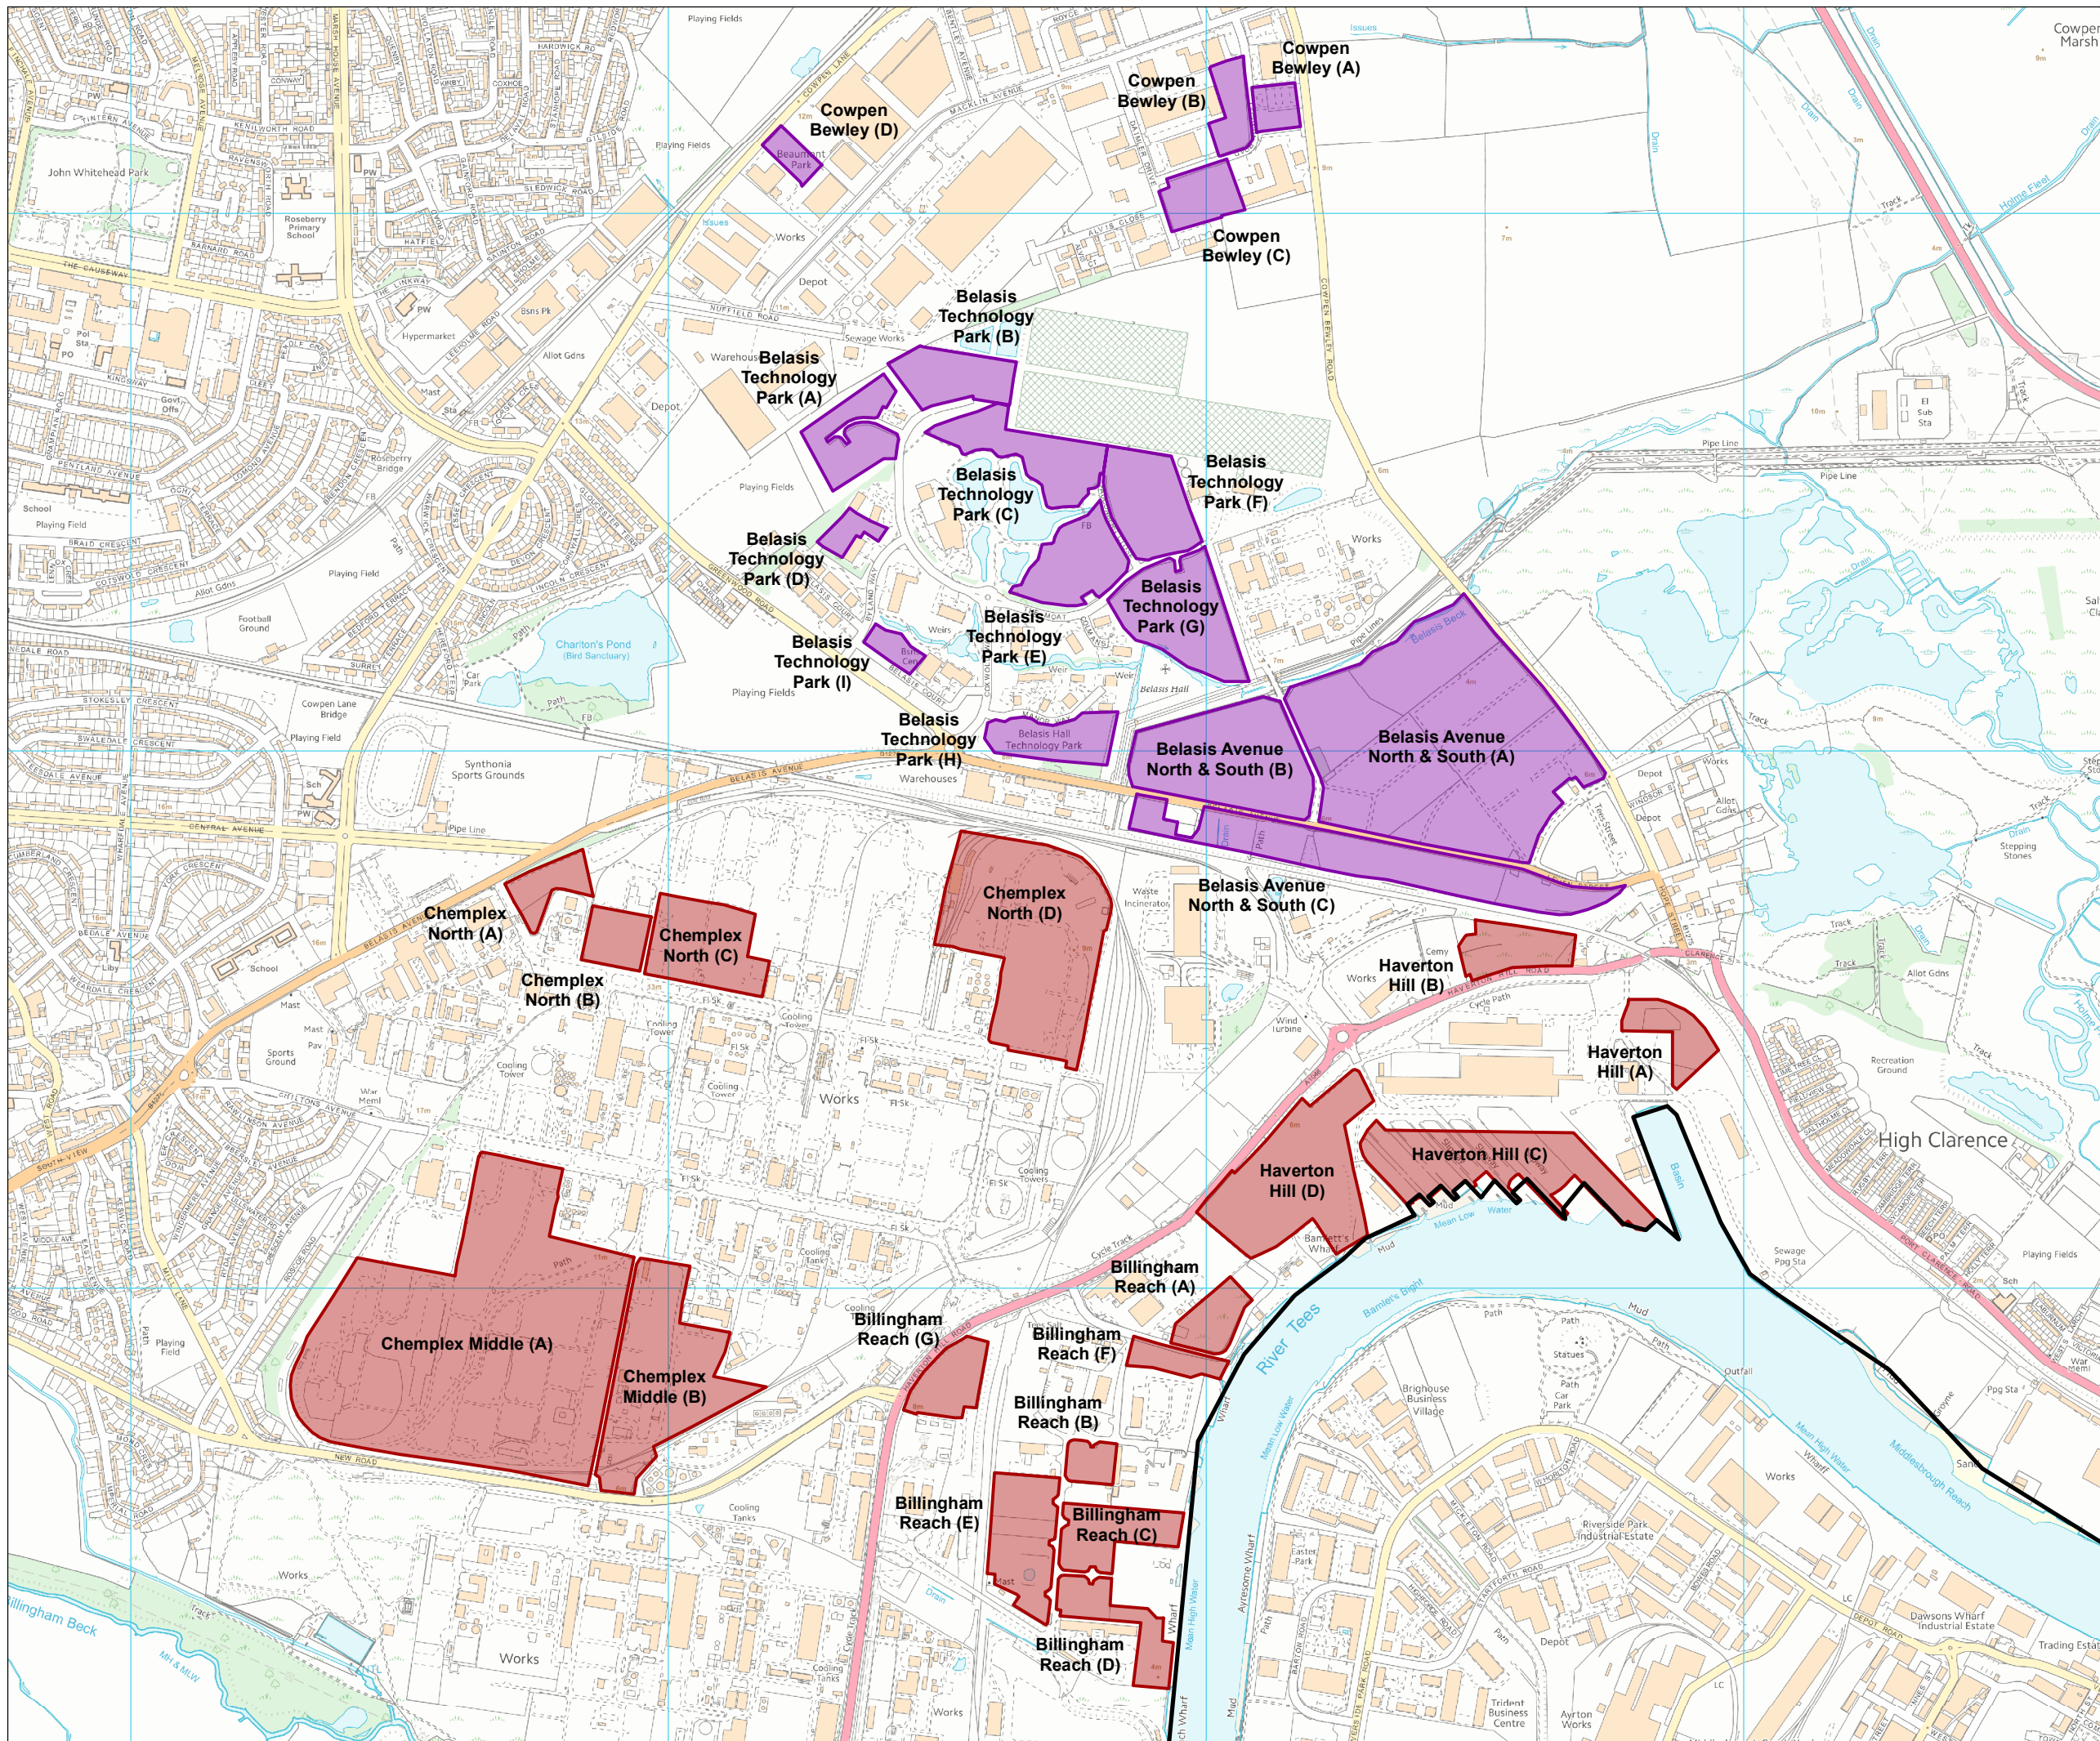

Key

- General Employment
- Mixed-Use
- Specialist Use