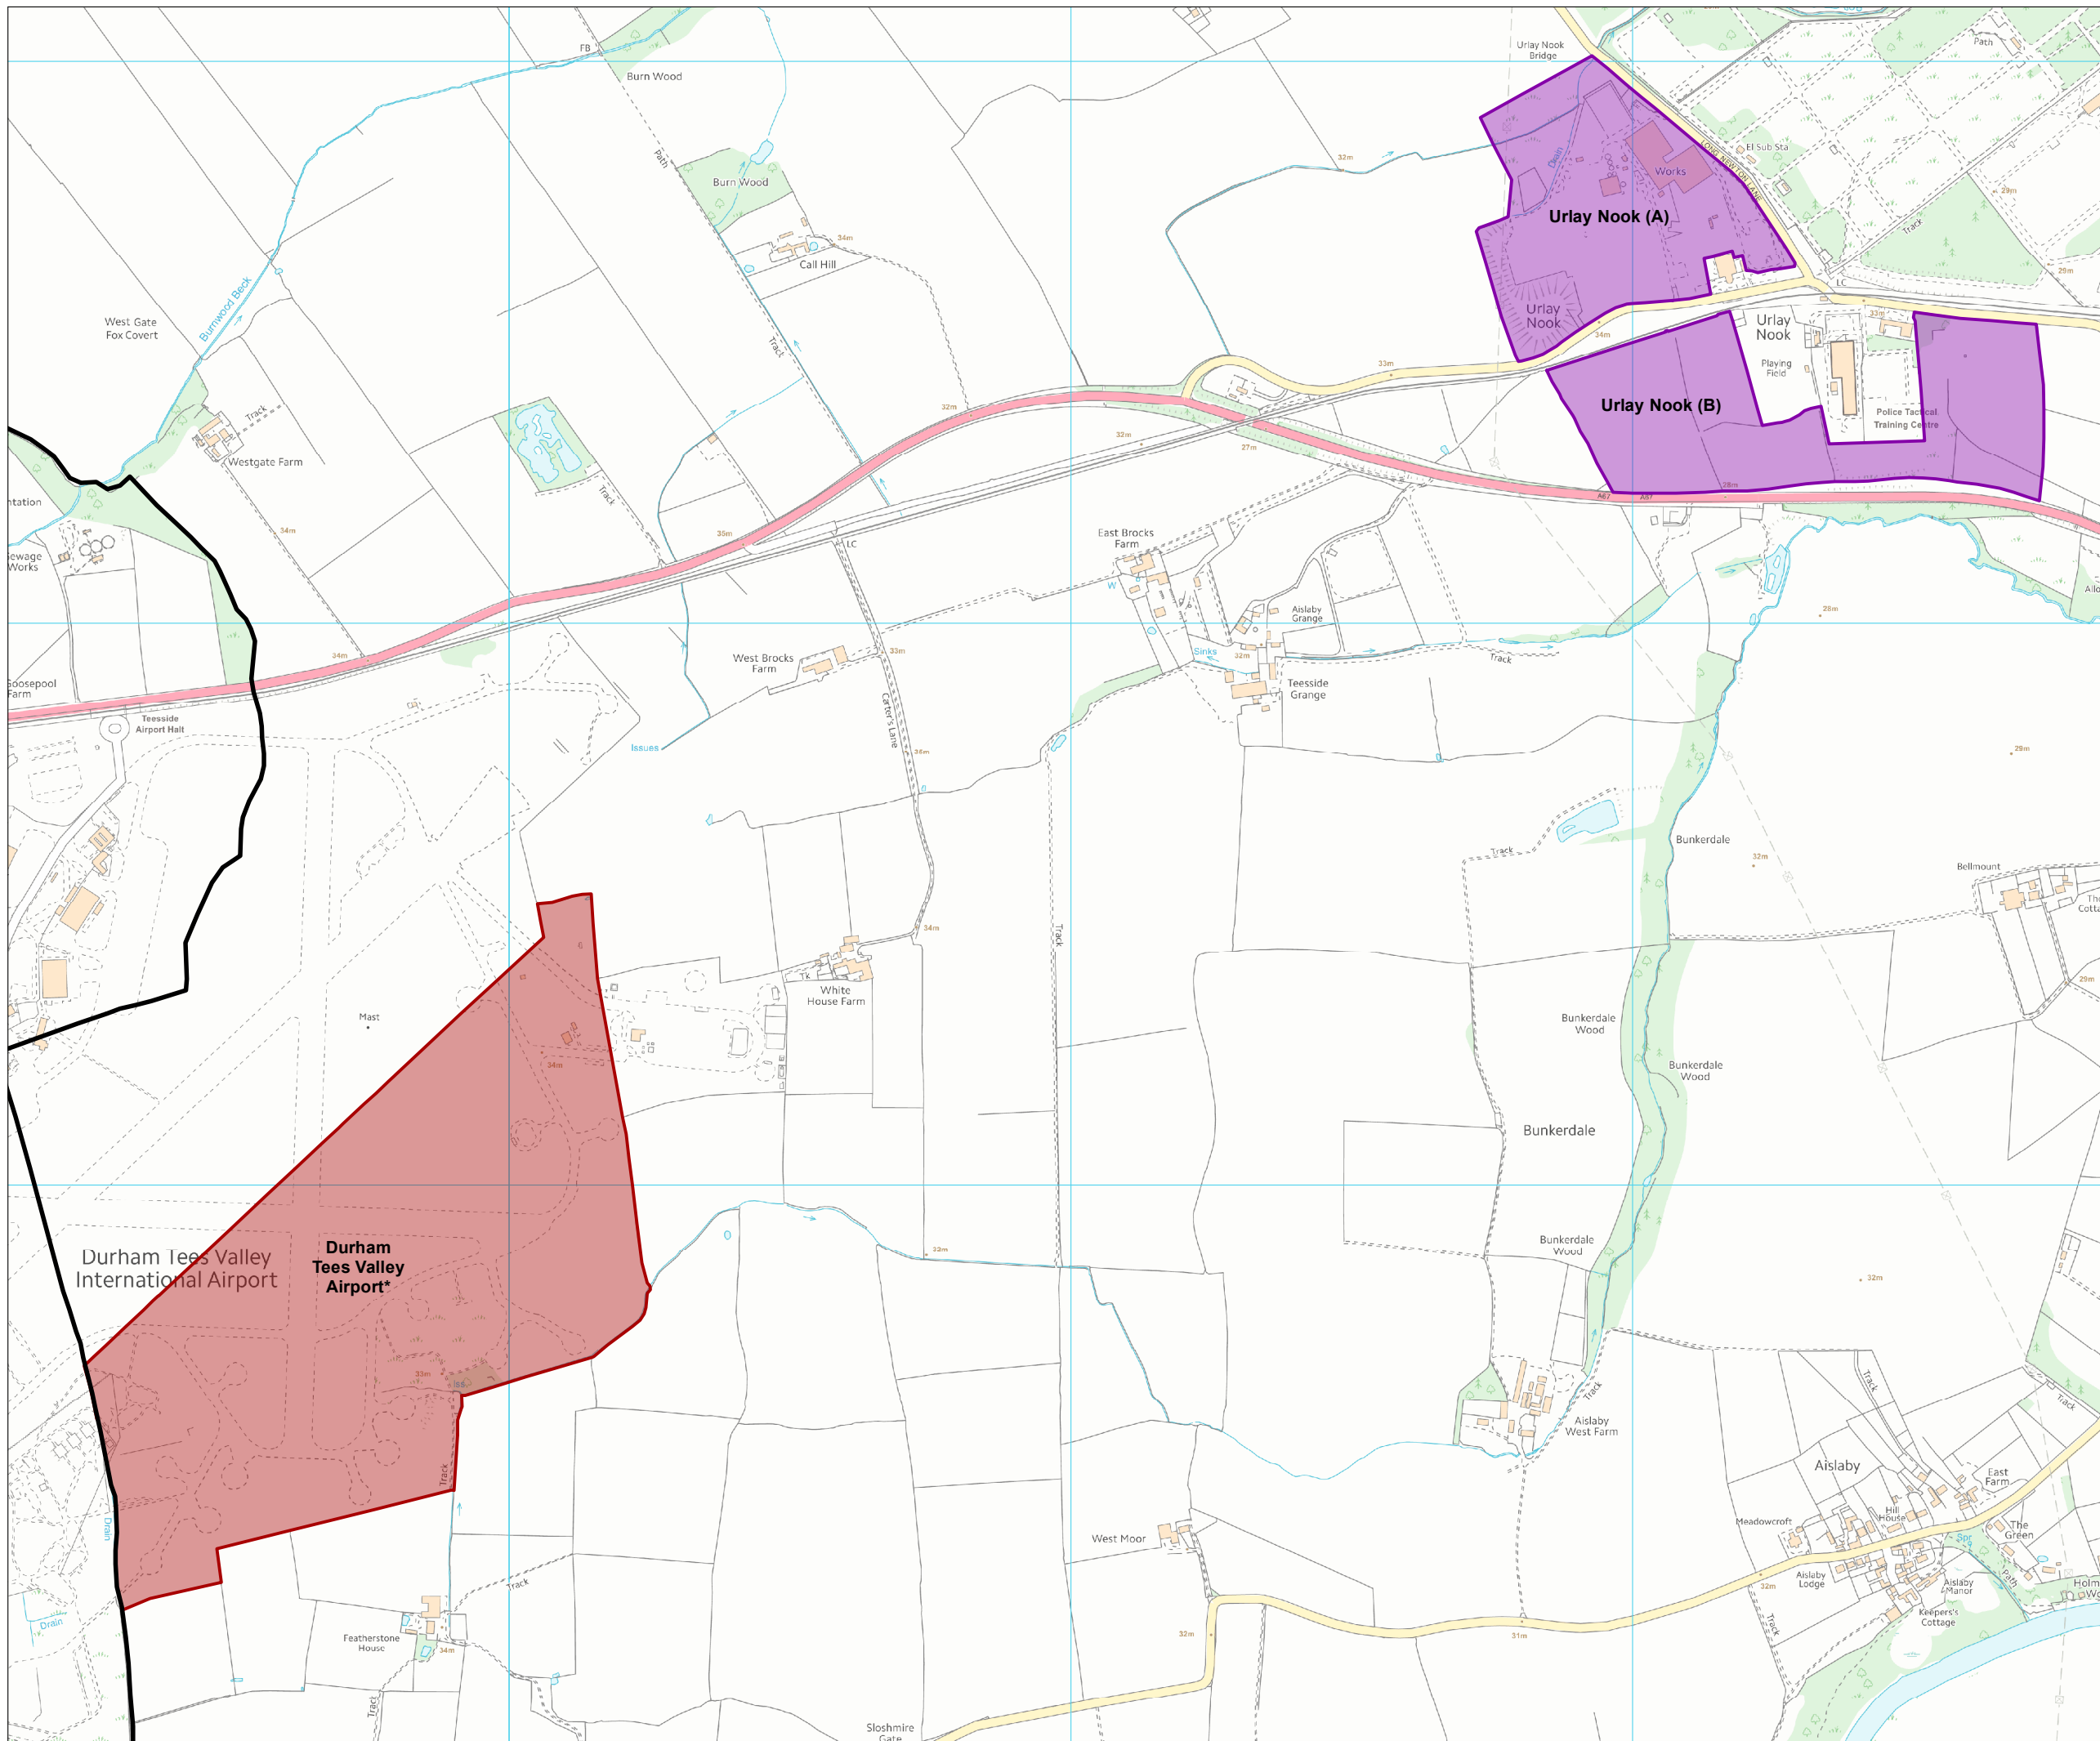

*includes an element of general employment land

Project Stockton-on-Tees ELR

Title Employment Sites

Client Stockton-on-Tees Borough Council

Date 14.10.2016

Scale -

Drawn by MAR

Drg. No GIS\NE\22954\01-07

Based upon Ordnance Survey mapping with the permission of Her Majesty's Stationary Office. © Crown Copyright reserved. Licence number AL50684A

GIS Reference: S:\NE\22954 - Stockton ELR\NE22954 - Stockton ELR - Employment Sites (07) - 14.10.2016.mxd