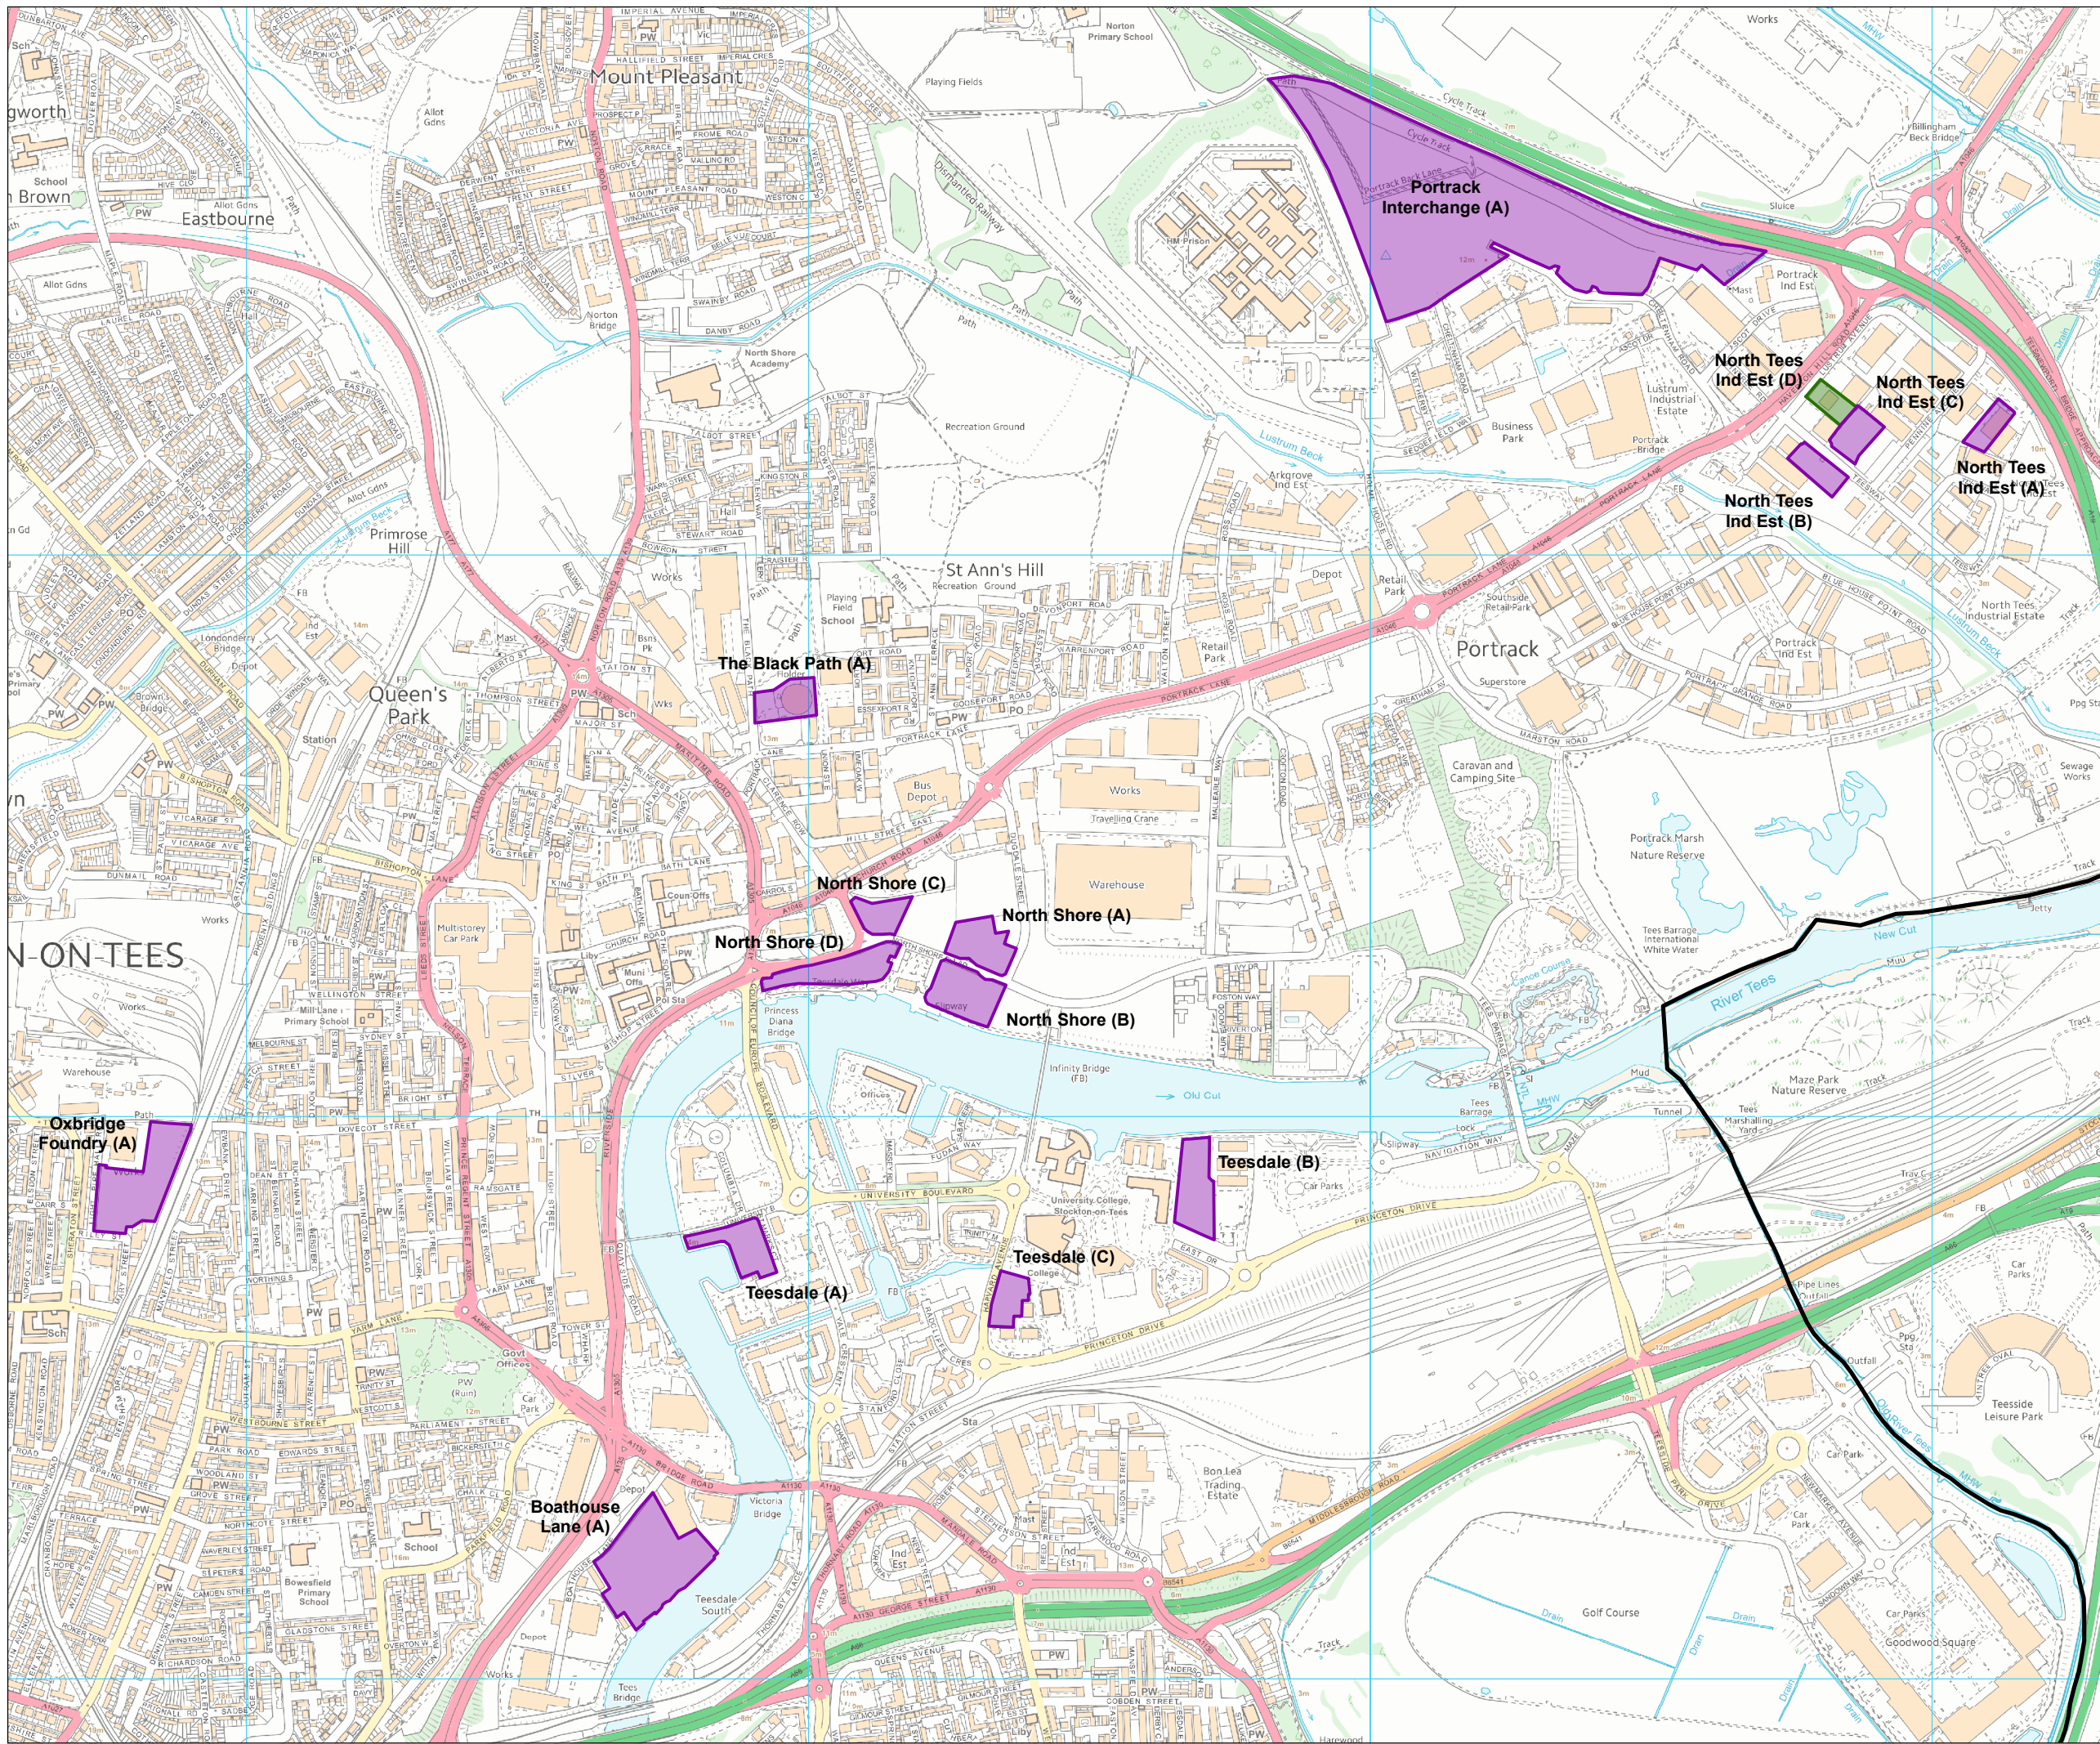

Based upon Ordnance Survey mapping with the permission of Her Majesty's Stationery Office. © Crown Copyright reserved. Licence number AL50884A
 GIS Reference: S:\NE\22954 - Stockton ELR\NE\22954 - Stockton ELR - Employment Sites (03) - 14.10.2016.mxd