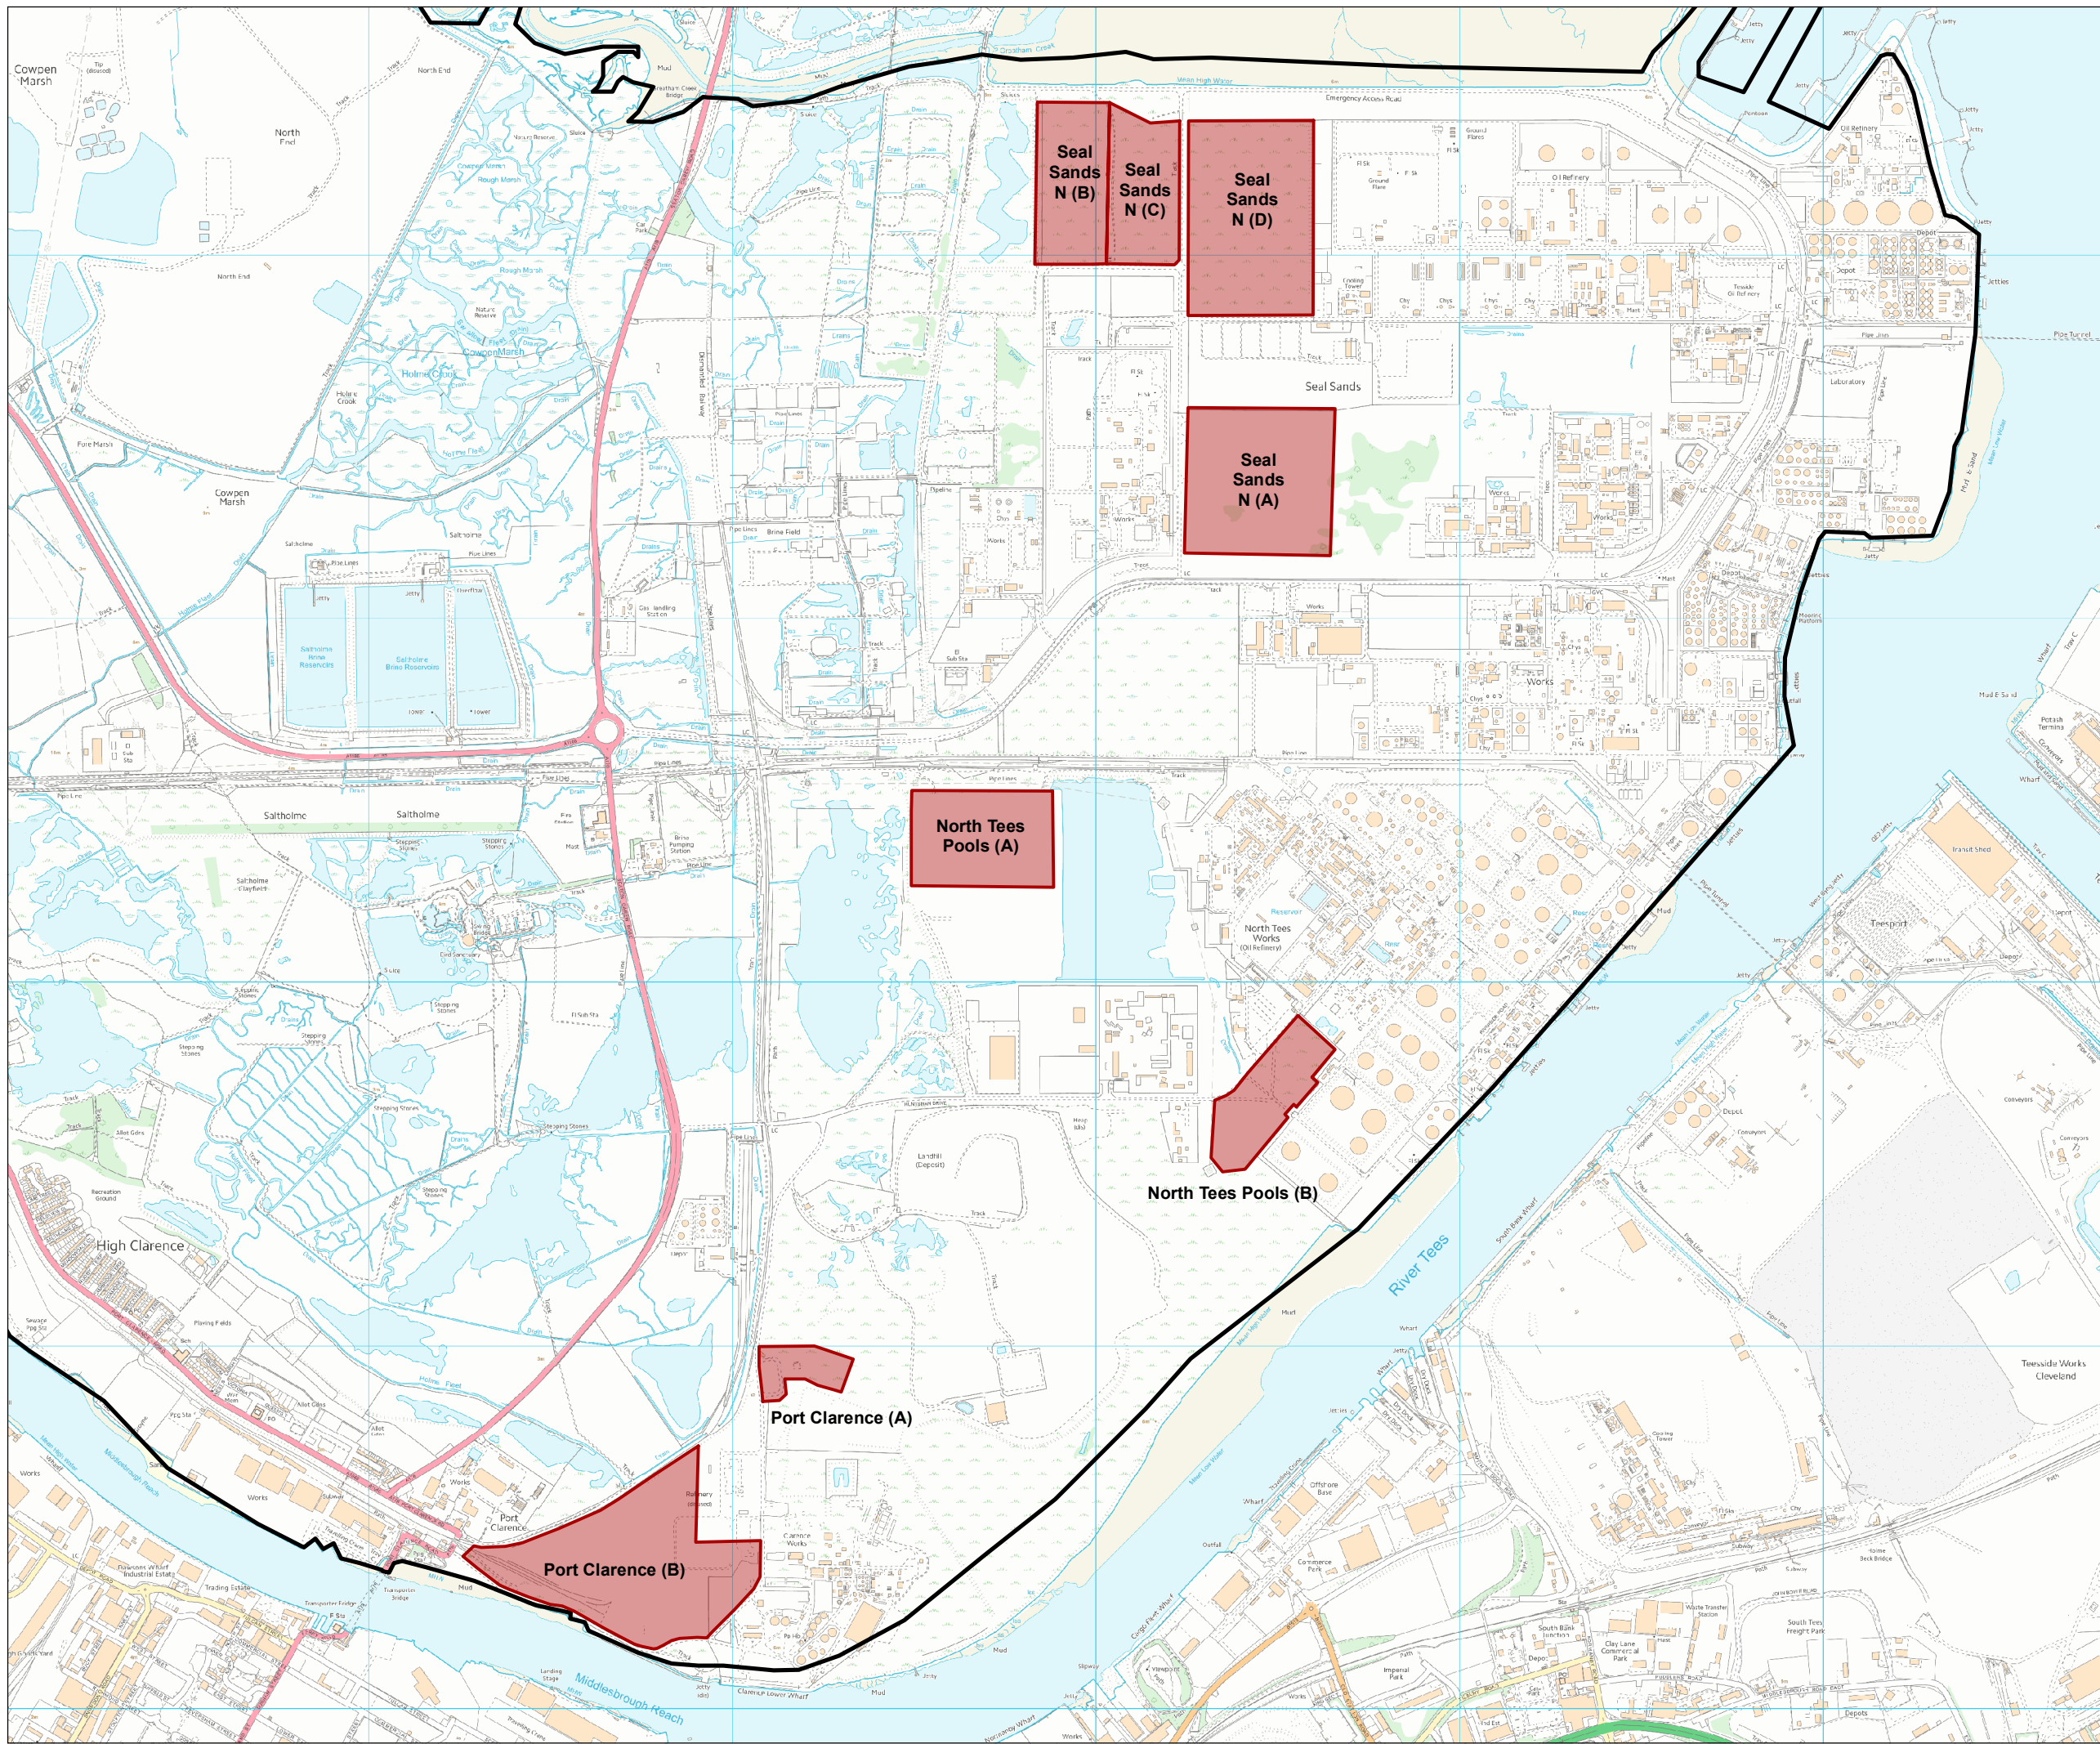

Based upon Ordnance Survey mapping with the permission of Her Majesty's Stationary Office. © Crown Copyright reserved. Licence number AL50684A

GIS Reference: S:\NE\22954 - Stockton ELR\NE\22954 - Stockton ELR - Employment Sites (01) - 14.10.2016.mxd