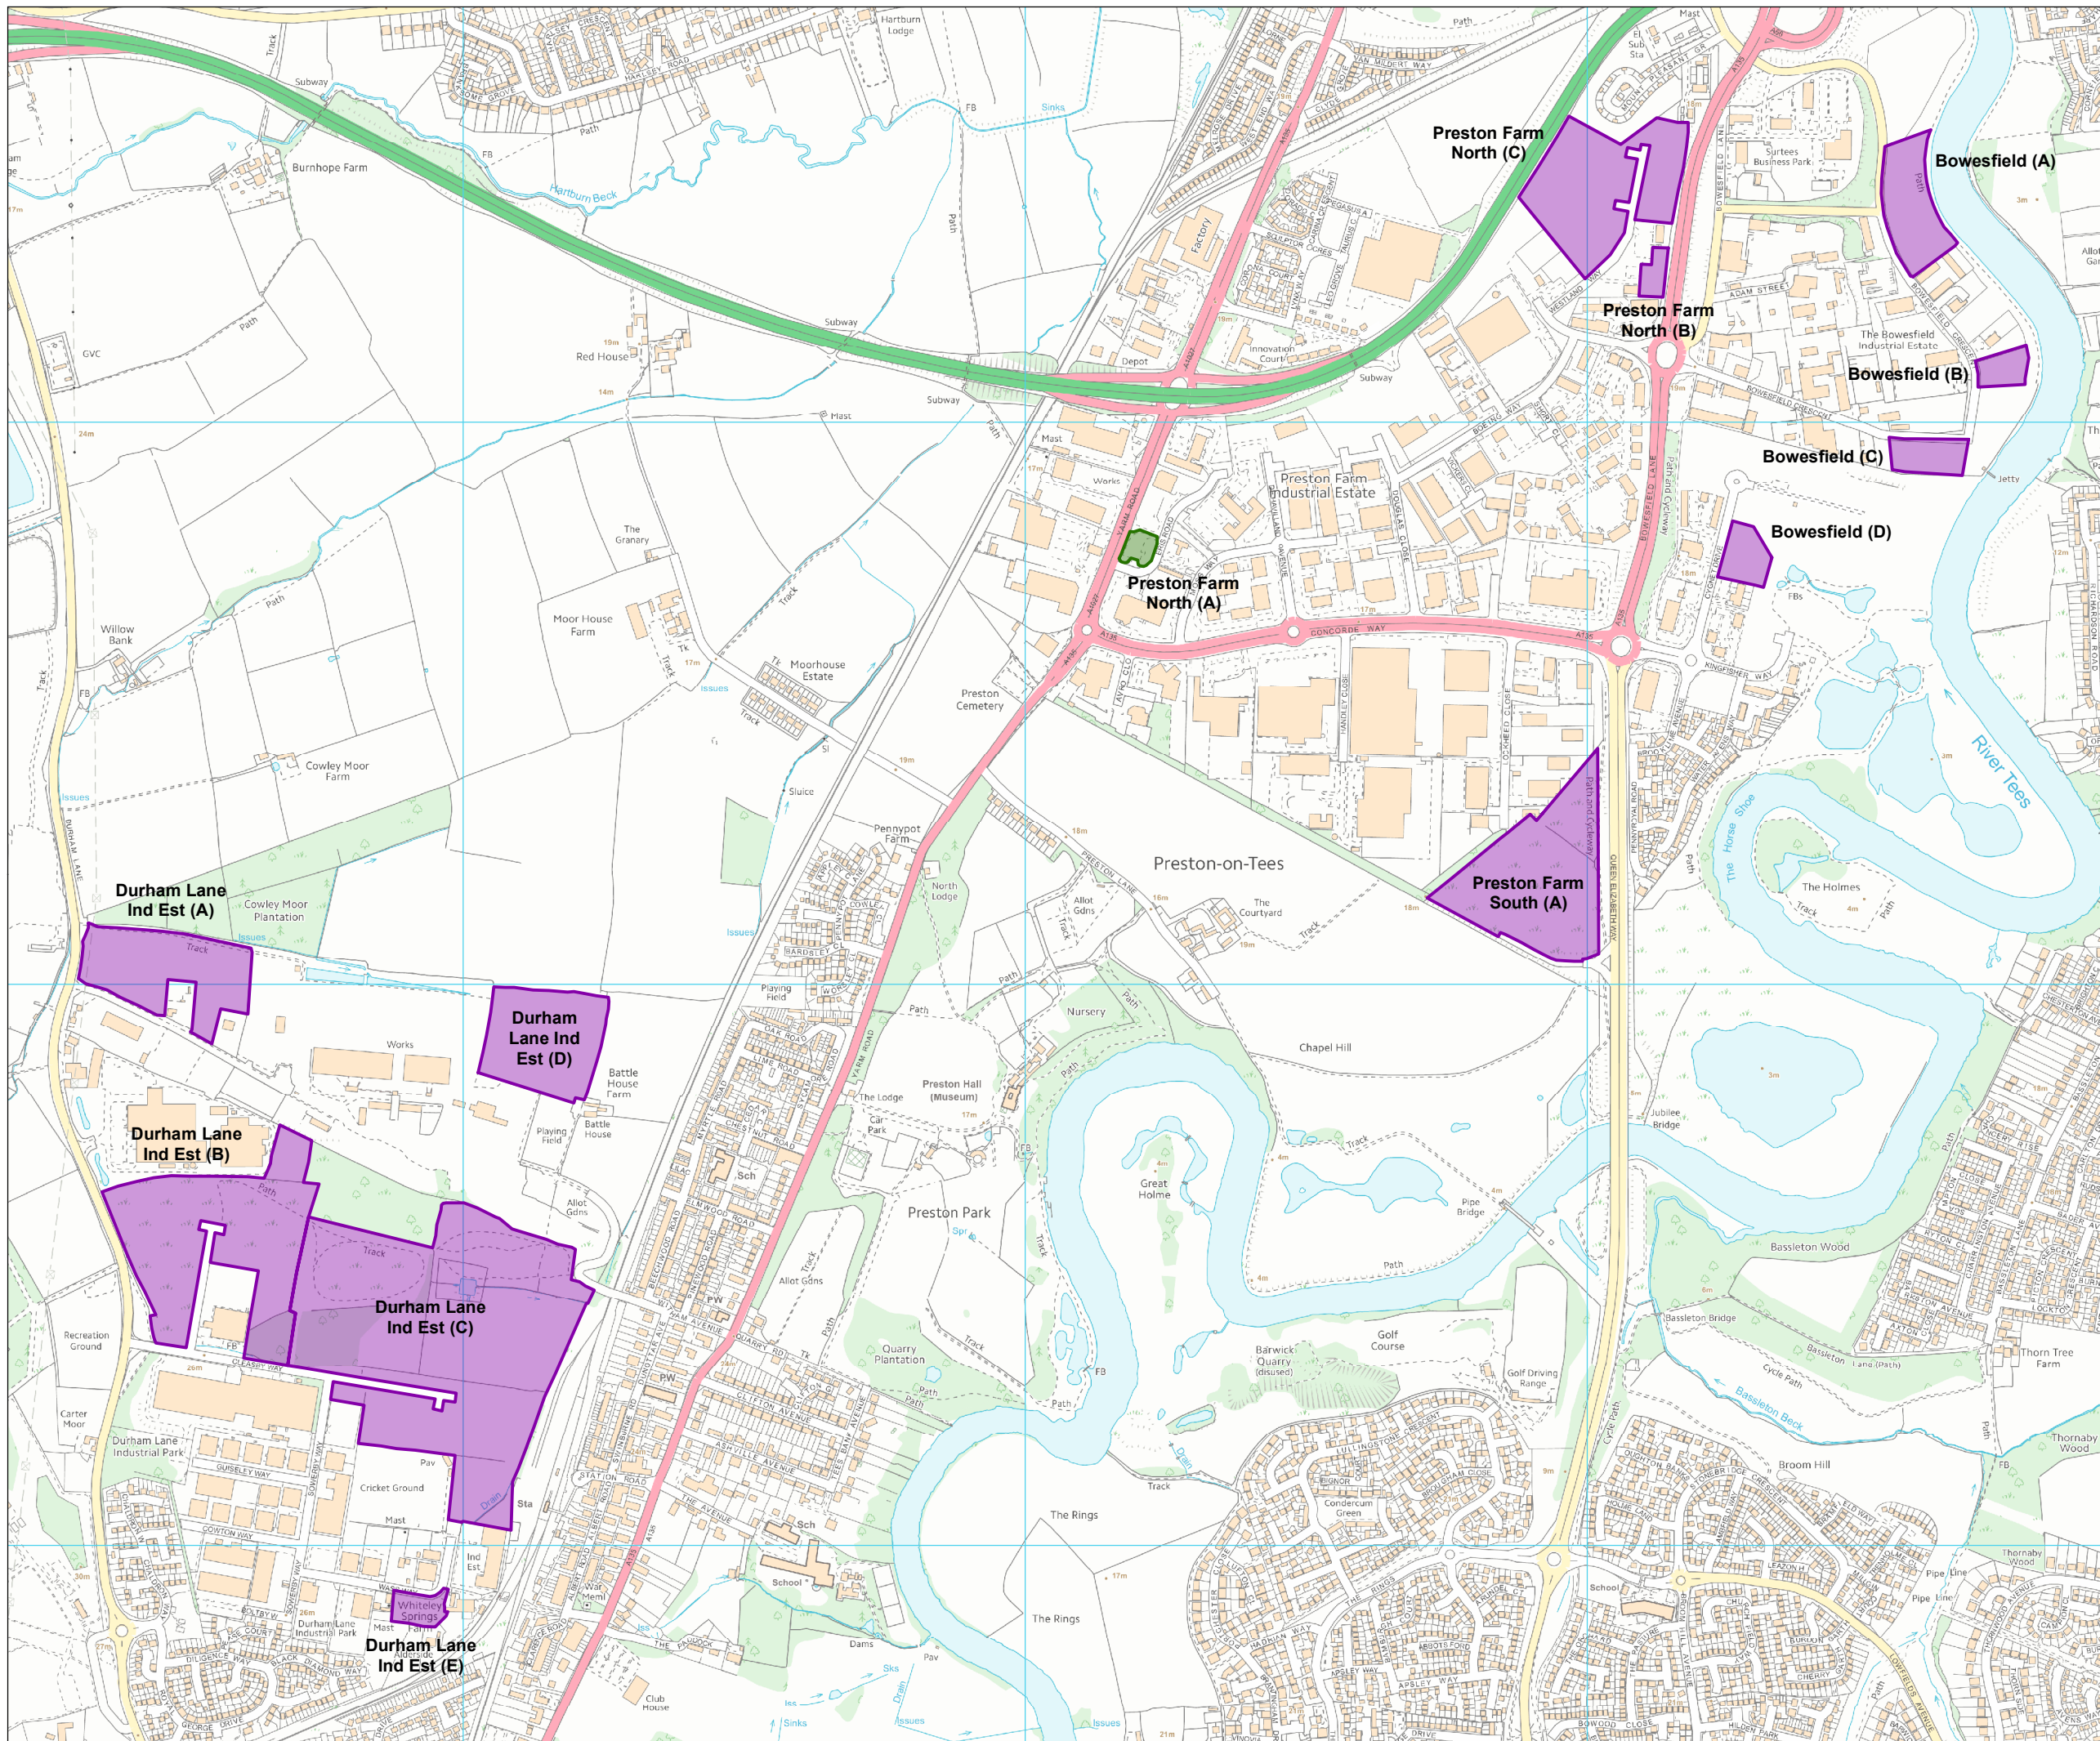

*includes an element of general employment land

Project Stockton-on-Tees ELR

Title Employment Sites

Client Stockton-on-Tees Borough Council

Date 14.10.2016

Scale -

Drawn by MAR

Drg. No GIS\NE\22954\01-07

Based upon Ordnance Survey mapping with the permission of Her Majesty's Stationary Office. © Crown Copyright reserved. Licence number AL50684A

GIS Reference: S:\NE\22954 - Stockton ELR\NE22954 - Stockton ELR - Employment Sites (07) - 14.10.2016.mxd