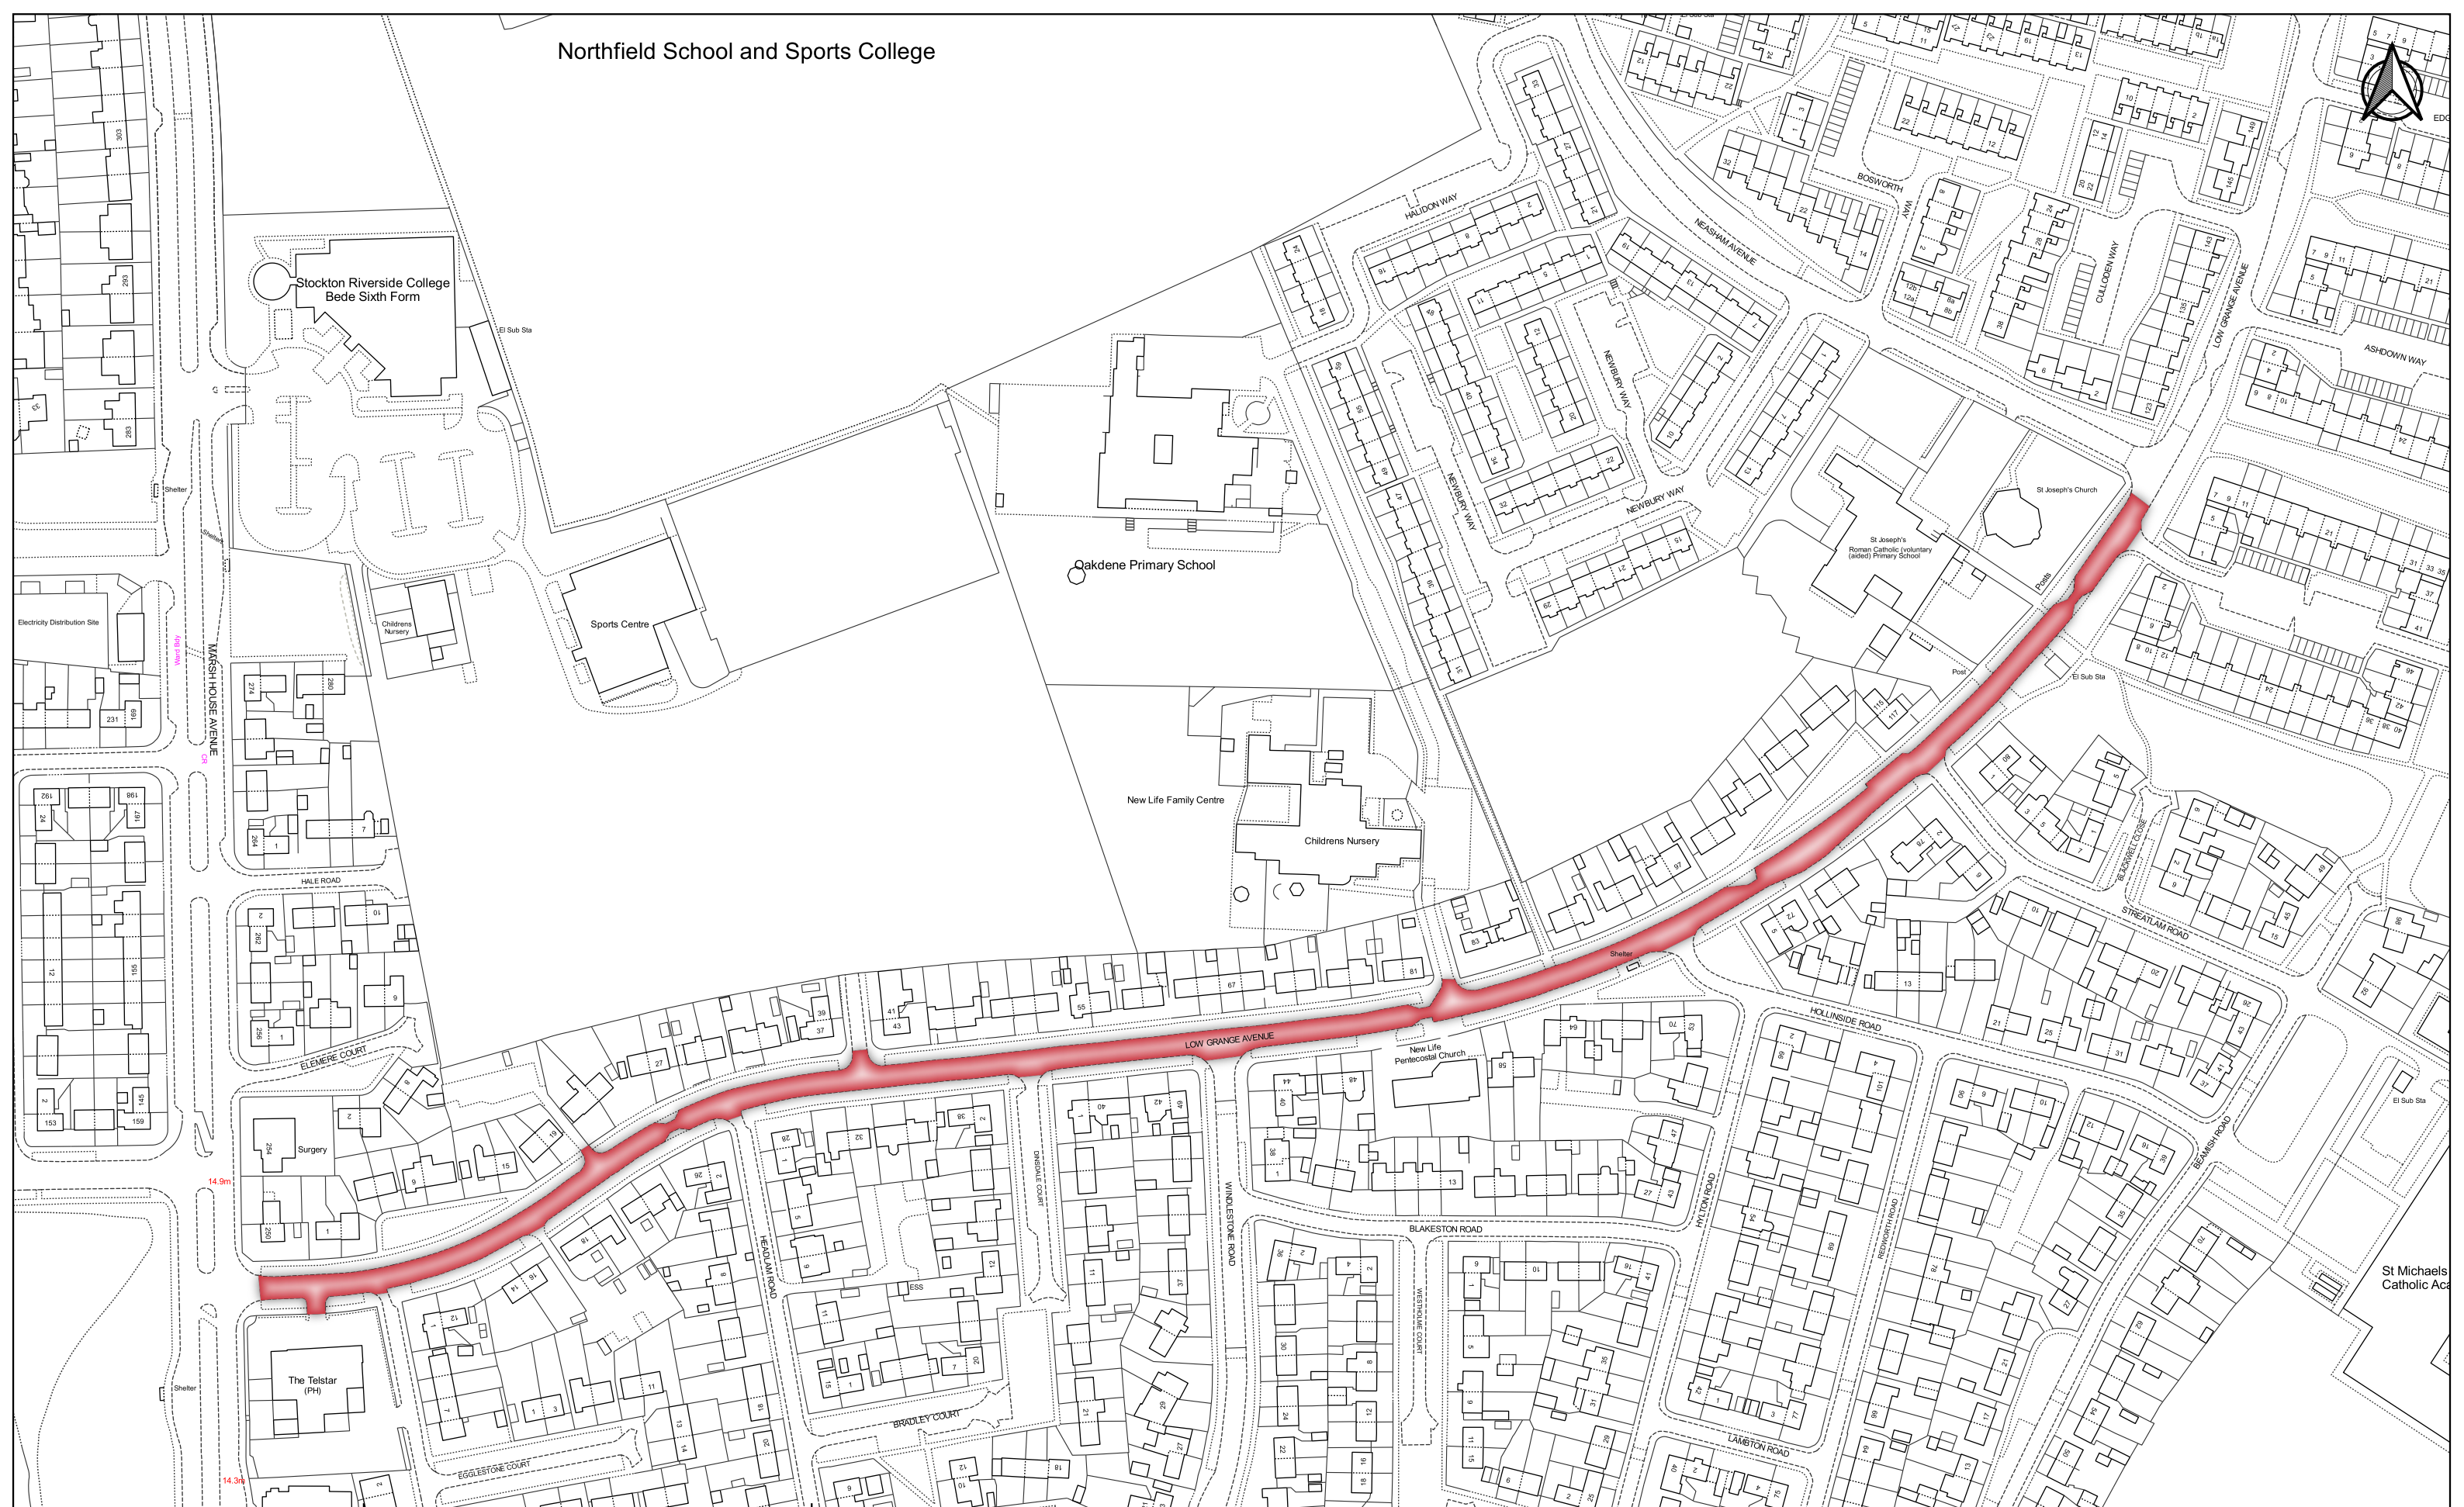

Northfield School and Sports College

Stockton-on-Tees Borough Council
Municipal Buildings,
Church Road,
Stockton-on-Tees.
TS18 1LD
Telephone: 01642 393939
Email: customer.comments@stockton.gov.uk

Title
Low Grange Avenue,
Billingham
HNM/660-13