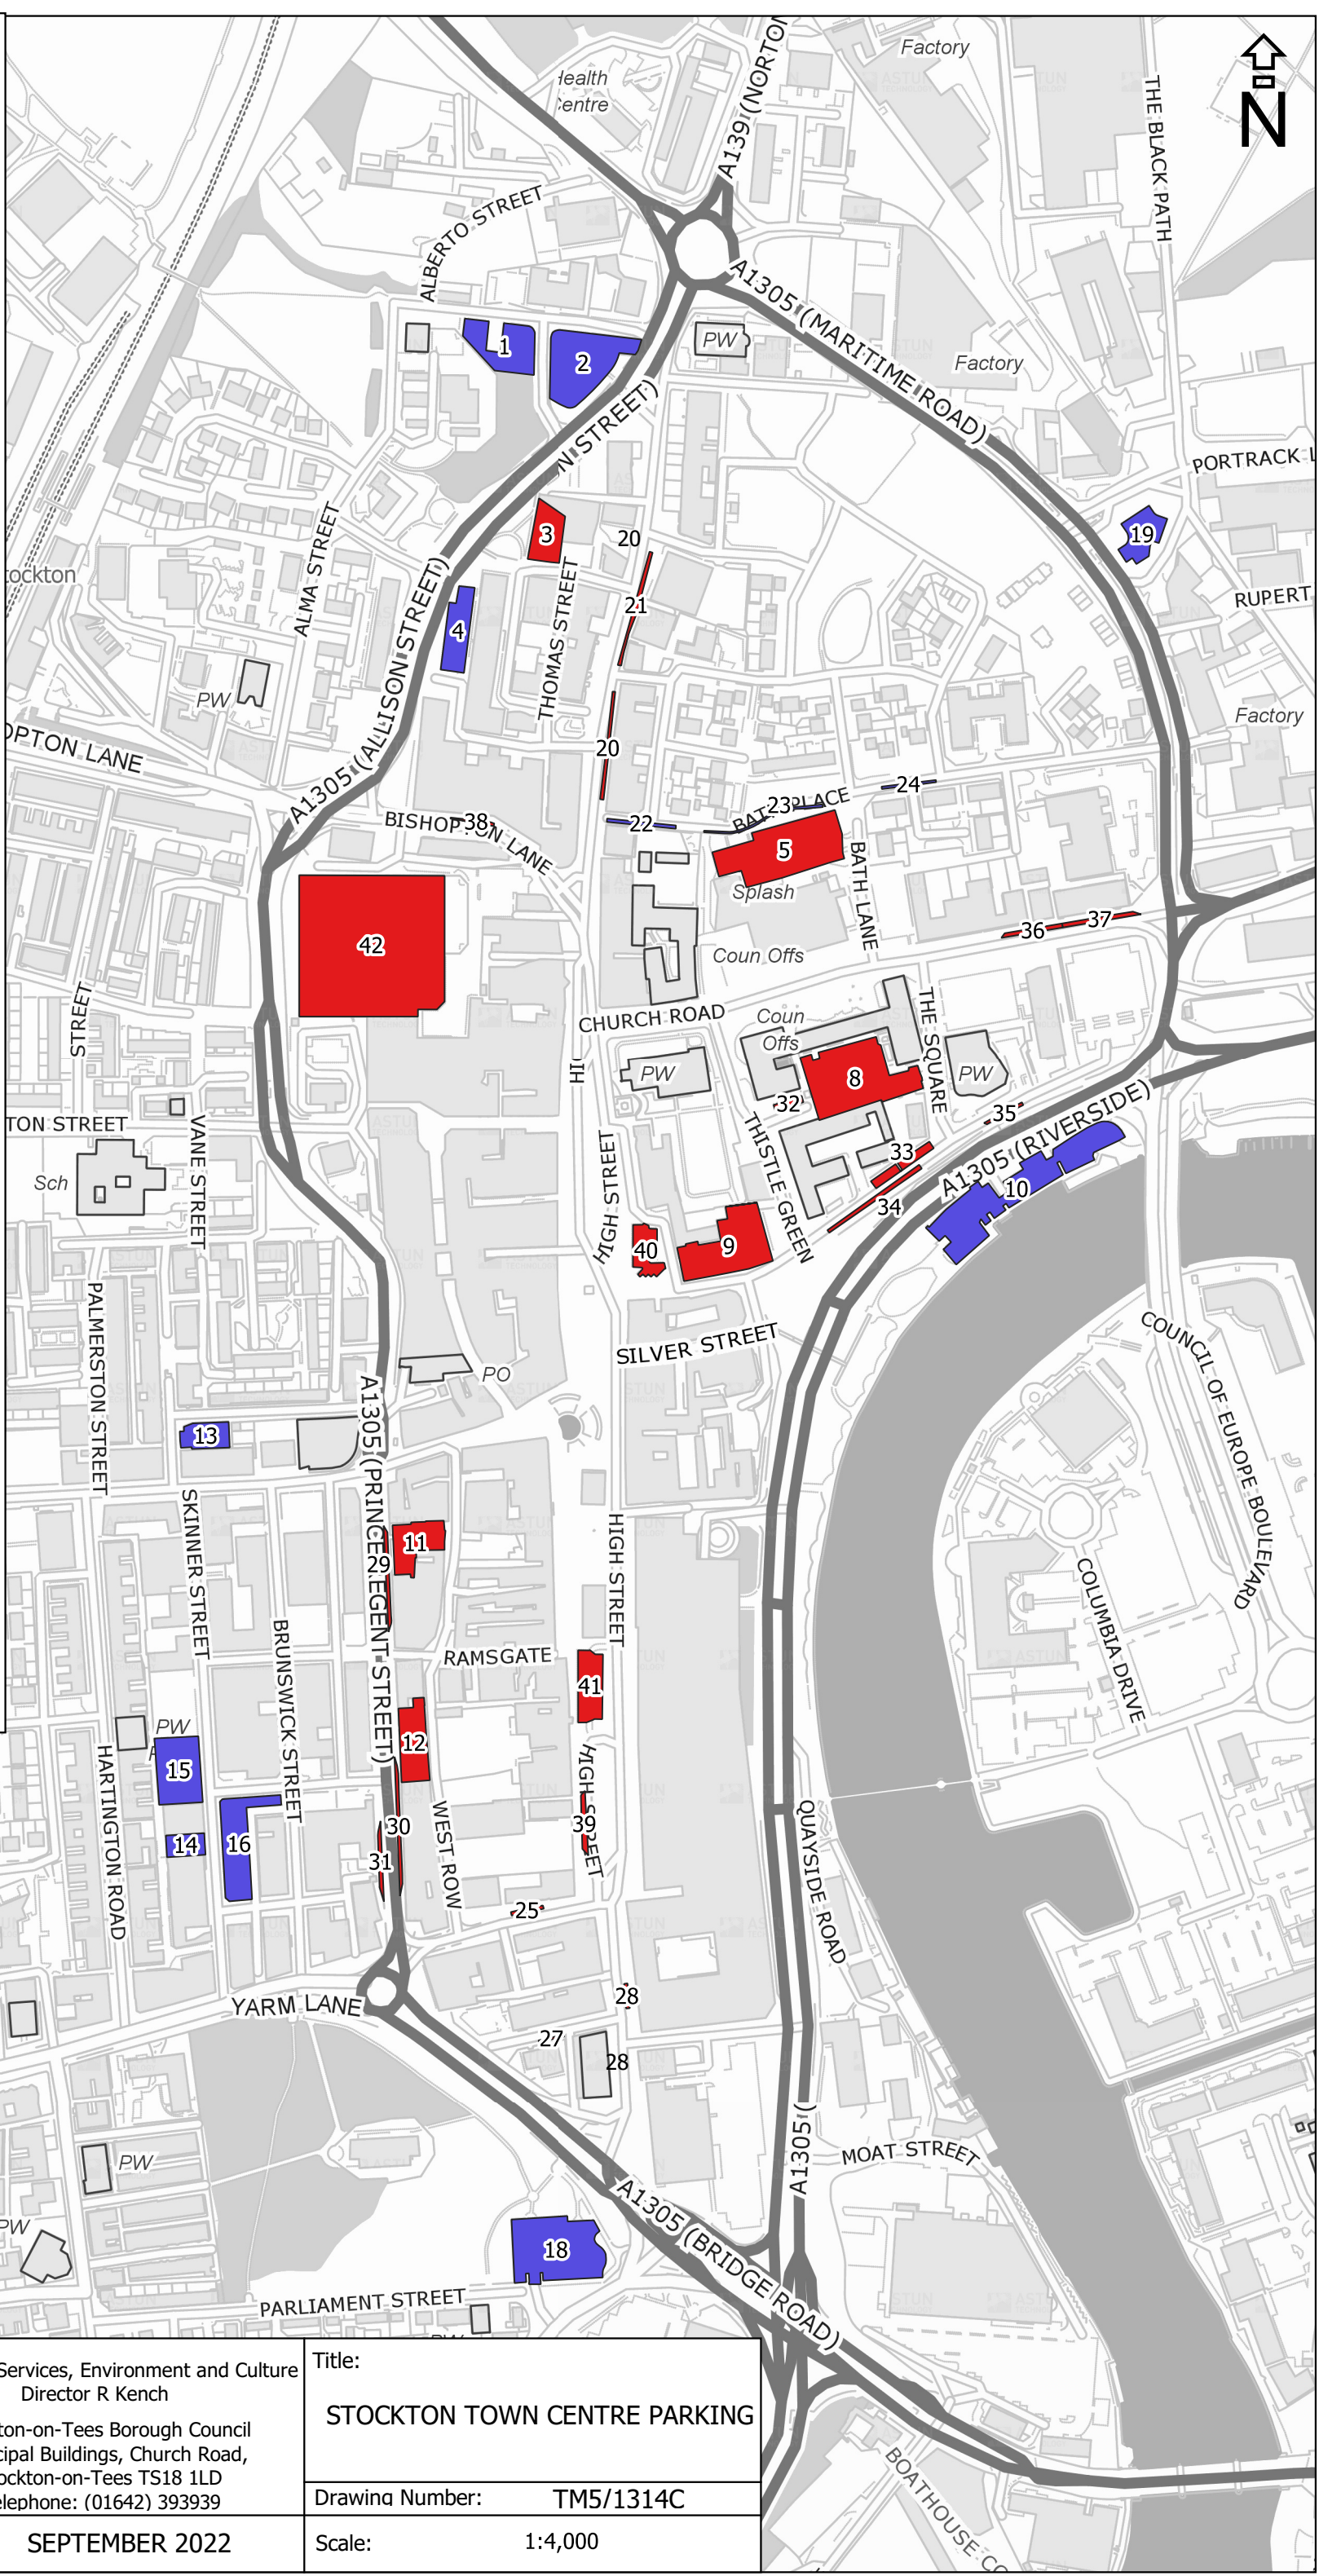

KEY

- Long Stay
- Short Stay

- Stockton Town Centre Parking**
- 01 Thompson Street East Car Park
 - 02 Thompson Street West Car Park
 - 03 Hume Street Car Park
 - 04 Laing Street Car Park
 - 05 Bath Lane North Car Park
 - 08 Municipal Buildings Car Park
 - 09 Bishop Street Car Park
 - 10 Riverside Car Park
 - 11 West Row Car Park
 - 12 Prince Regent Street Car Park
 - 13 Bright Street Car Park
 - 14 Skinner Street North Car Park
 - 14 Skinner Street South Car Park
 - 16 Lodge Street Car Park
 - 18 Parliament Street Car Park
 - 19 Maritime Road Car Park
 - 20 Norton Road Parking
 - 21 Norton Road Parking
 - 22 King Street Parking
 - 23 Bath Place Parking
 - 24 Bath Lane Parking
 - 25 Yarm Lane Parking
 - 27 Park Terrace Parking
 - 28 Bridge Road Parking
 - 29 Prince Regent Street Parking
 - 30 Prince Regent Street Parking
 - 31 Prince Regent Street Parking
 - 32 The Square Parking
 - 33 Bishop Street On-Street Parking
 - 34 Bishop Street On-Street Car Park
 - 35 Bishop Street On-Street Parking
 - 36 Church Road Parking
 - 37 Church Road Parking
 - 38 Maxwells Corner Parking
 - 39 High Street Parking (Post Office)
 - 40 High Street Car Park
 - 41 High Street Shambles Car Park
 - 42 Wellington Square Car Park

© Crown Copyright and database right 2022
 Ordnance Survey 100023297

Date: **SEPTEMBER 2022**

Scale: **1:4,000**