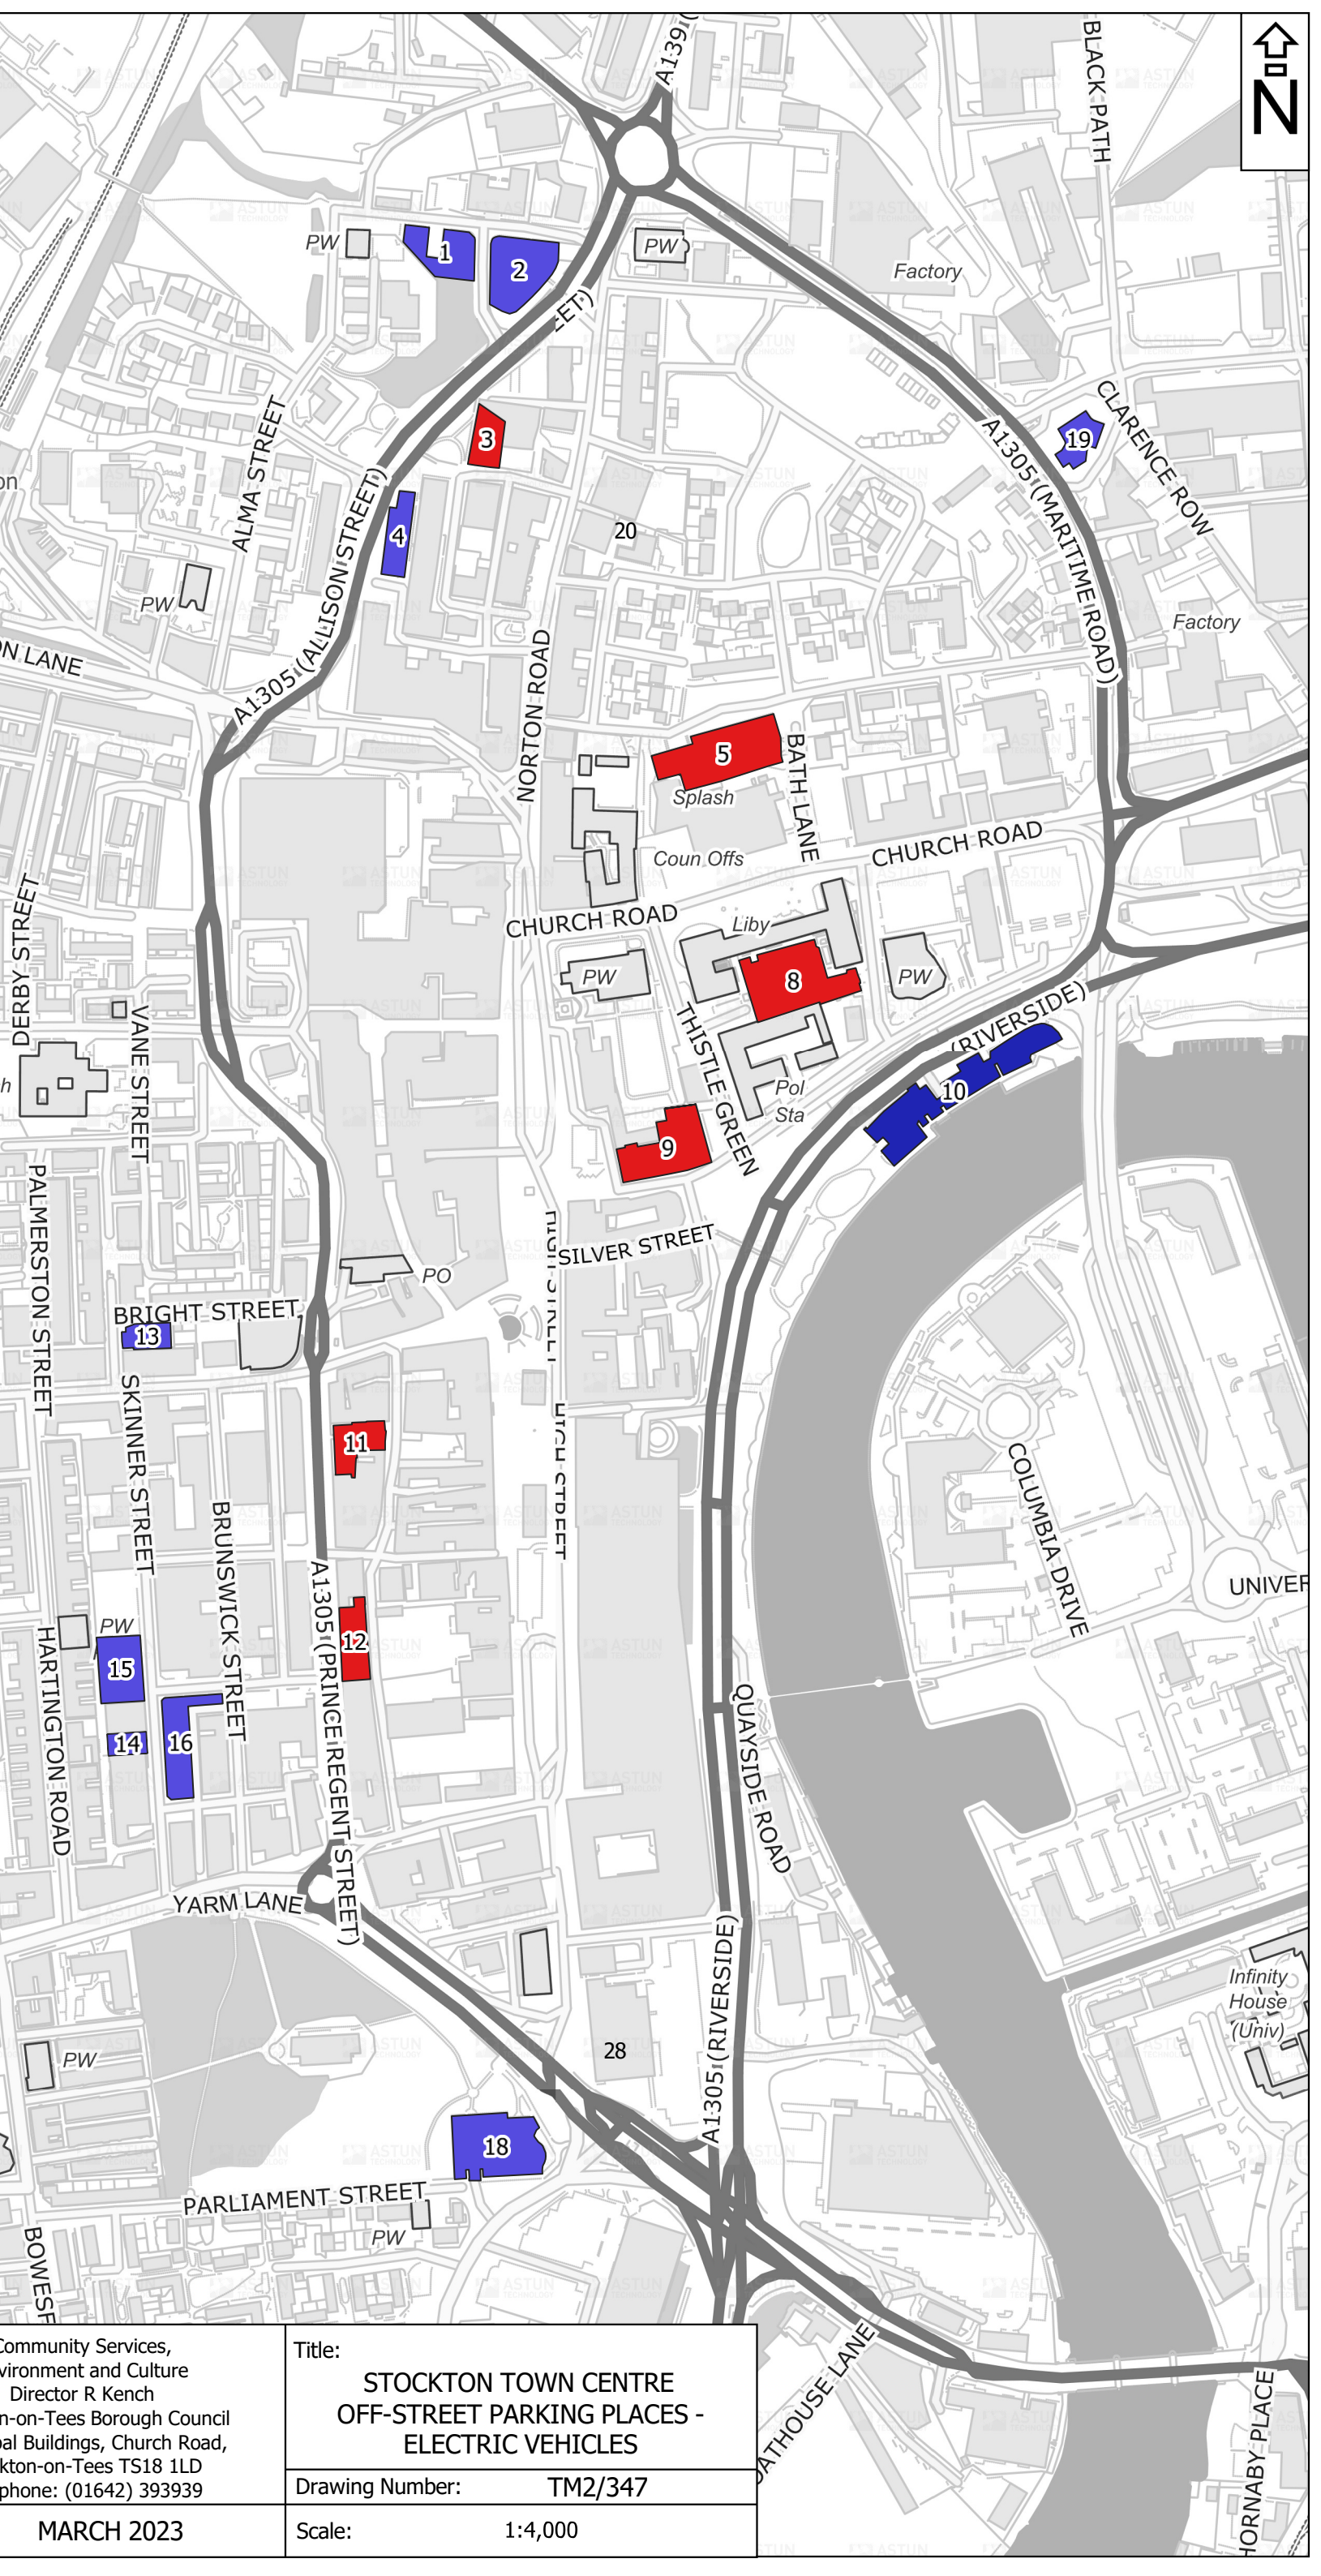

- KEY**
- Long/Short Stay Car Parks
- Long Stay
 - Short Stay
- Stockton Borough Car Parks
- 01 Thompson Street East Car Park
 - 02 Thompson Street West Car Park
 - 03 Hume Street Car Park
 - 04 Laing Street Car Park
 - 05 Bath Lane North Car Park
 - 08 Municipal Buildings Car Park
 - 09 Bishop Street Car Park
 - 10 Riverside Car Park
 - 11 West Row Car Park
 - 12 Prince Regent Street Car Park
 - 13 Bright Street Car Park
 - 14 Skinner Street North Car Park
 - 14 Skinner Street South Car Park
 - 16 Lodge Street Car Park
 - 18 Parliament Street Car Park
 - 19 Maritime Road Car Park

Drawing Number: TM2/347