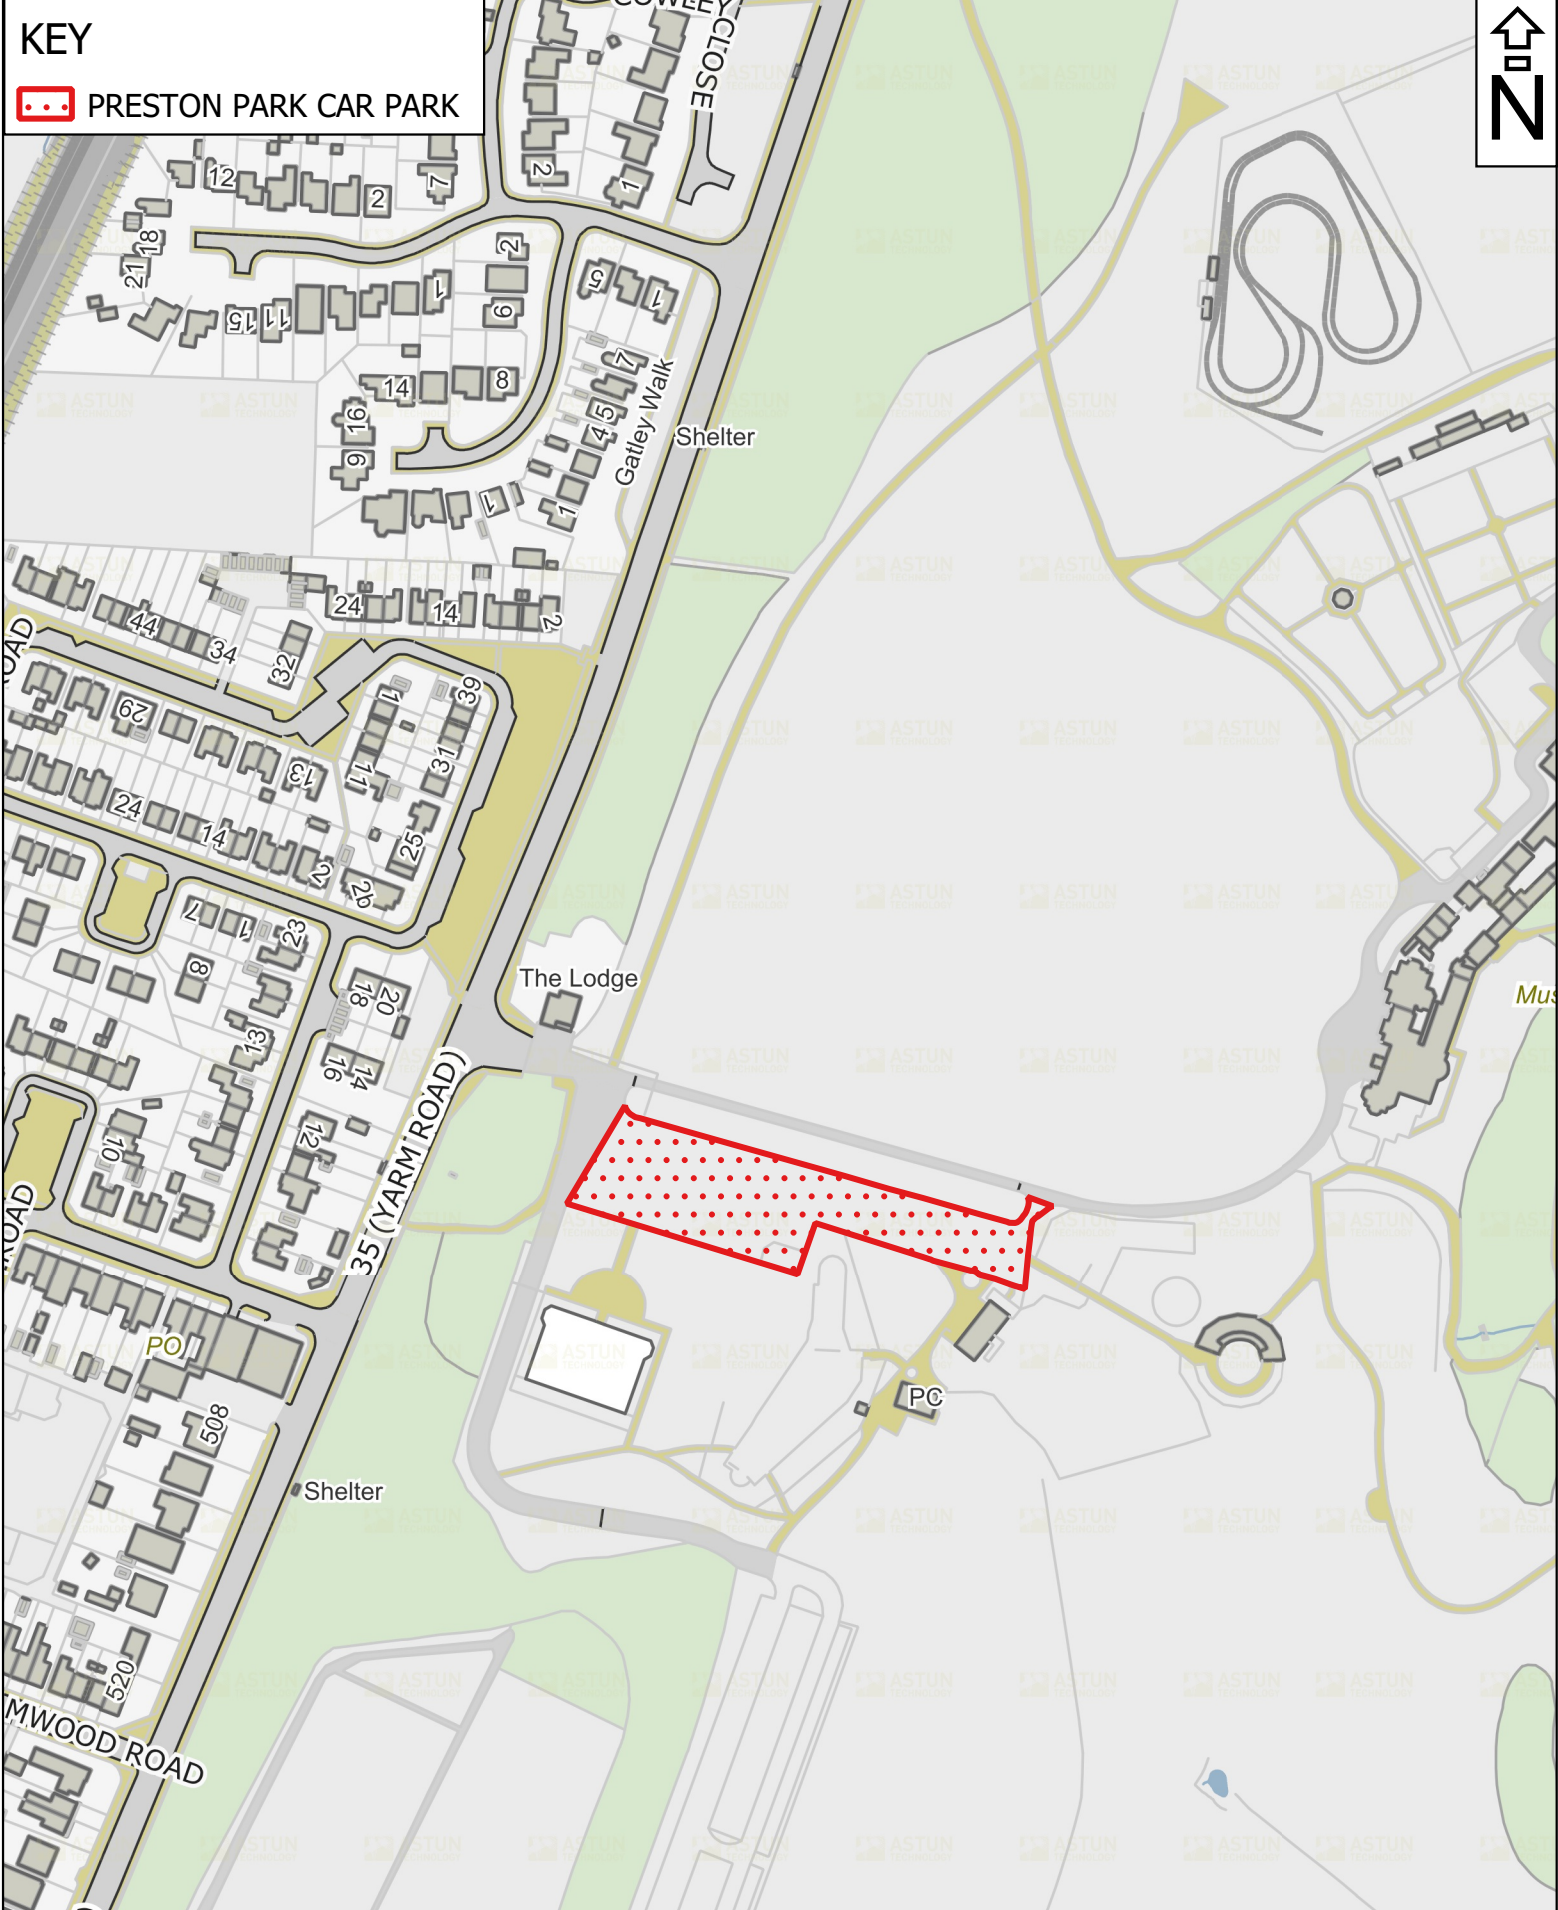

KEY

PRESTON PARK CAR PARK

Stockton-on-Tees
BOROUGH COUNCIL

© Crown Copyright and database right 2022
Ordnance Survey 100023297

Community Services,
Environment and Culture
Director R Kench
Stockton-on-Tees Borough Council
Municipal Buildings, Church Road,
Stockton-on-Tees TS18 1LD
Telephone: (01642) 393939

Date: **OCTOBER 2022**

Title:
**PRESTON PARK CAR PARK - ELECTRIC
VEHICLE CHARGING**

Drawing Number: **TM2/350**

Scale: **1:2,500**